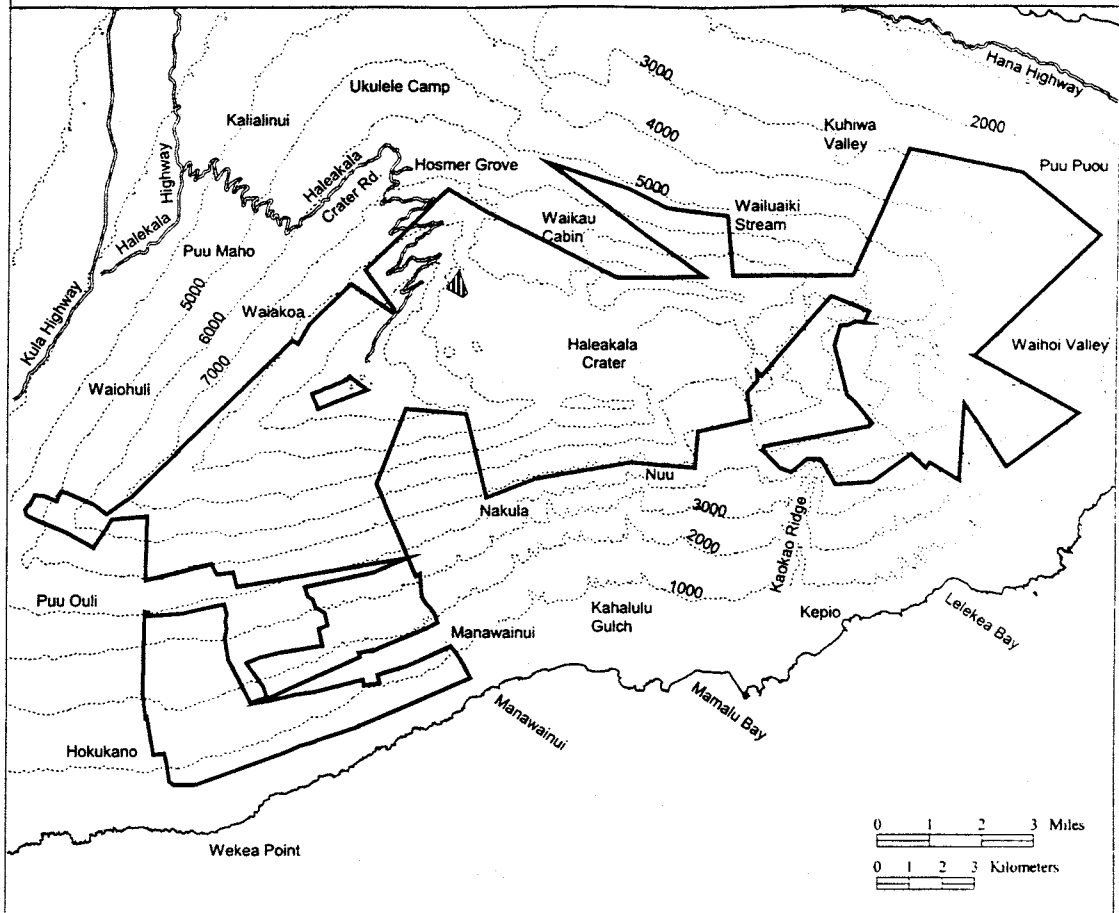

Map 56 Unit 9 - *Schiedea haleakalensis* - a

-  Critical Habitat Unit 9
-  Critical Habitat for *Schiedea haleakalensis* - a
-  Elevation (1,000-ft. contours)
-  Major Road
-  Coastline