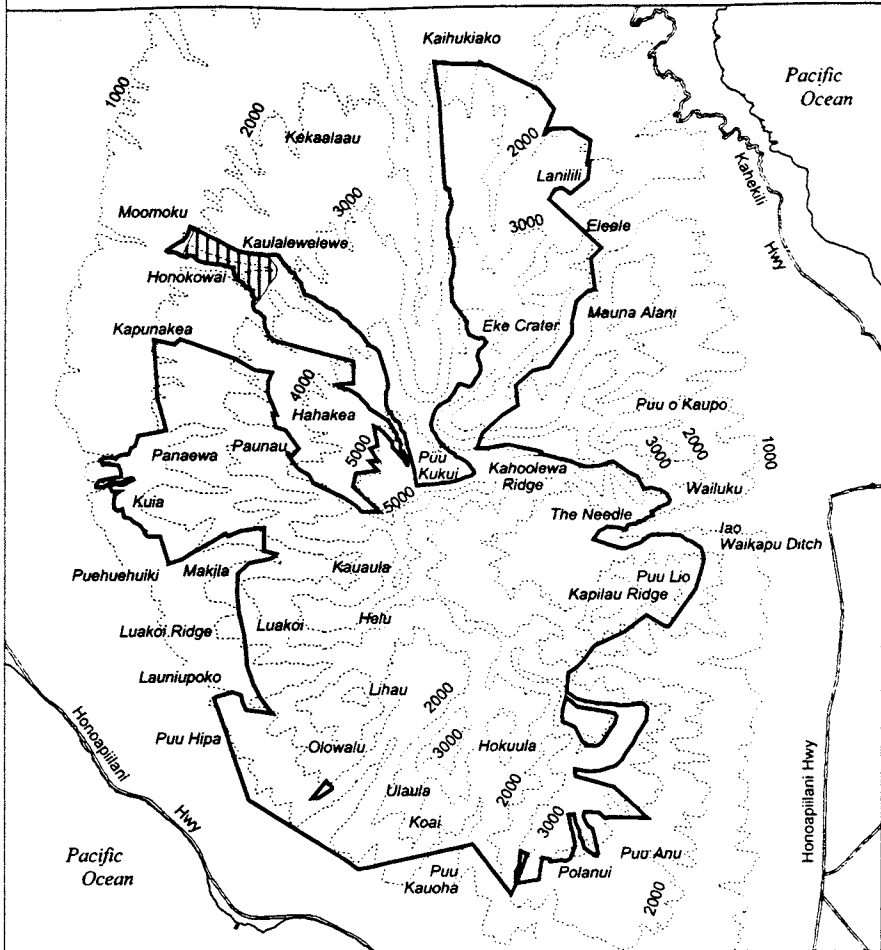

Map 75 Unit 17 - *Alectryon macrococcus* - e

-  Critical Habitat Unit 17
-  Critical Habitat for *Alectryon macrococcus* - e

-  Elevation (1,000-ft. contours)
-  Major Road
-  Coastline