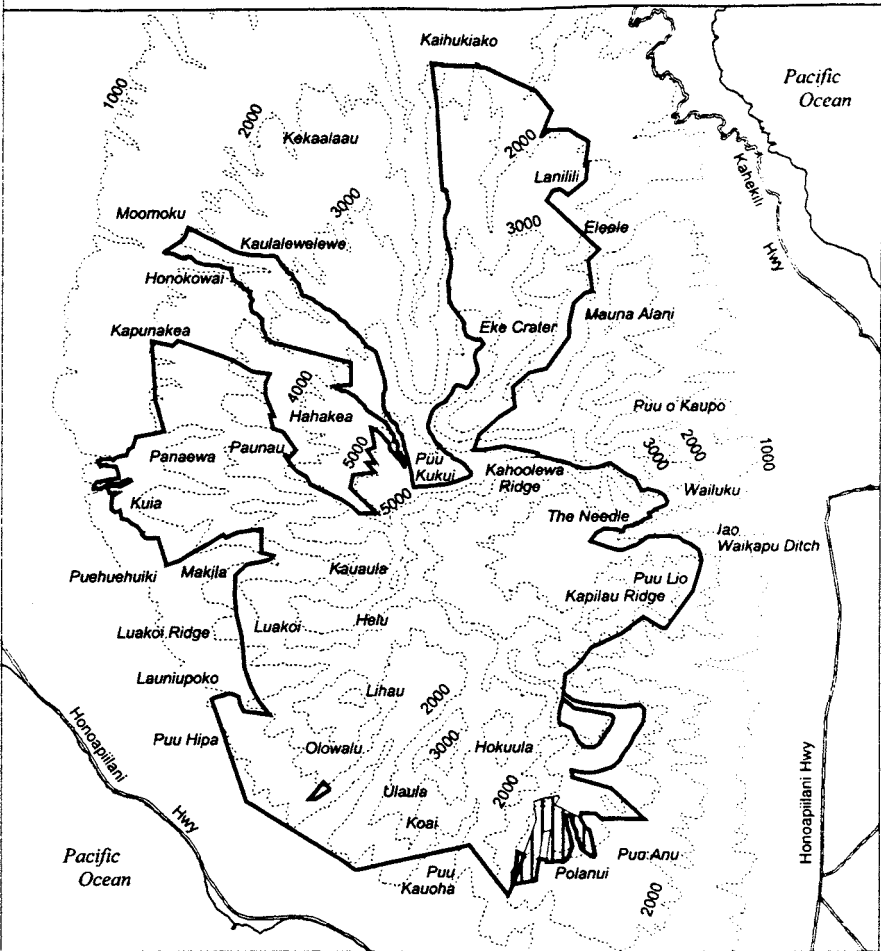

# Map 76 Unit 17 - *Cenchrus agrimonioides* - b

-  Critical Habitat Unit 17
-  Critical Habitat for *Cenchrus agrimonioides* - b

-  Elevation (1,000-ft. contours)
-  Major Road
-  Coastline