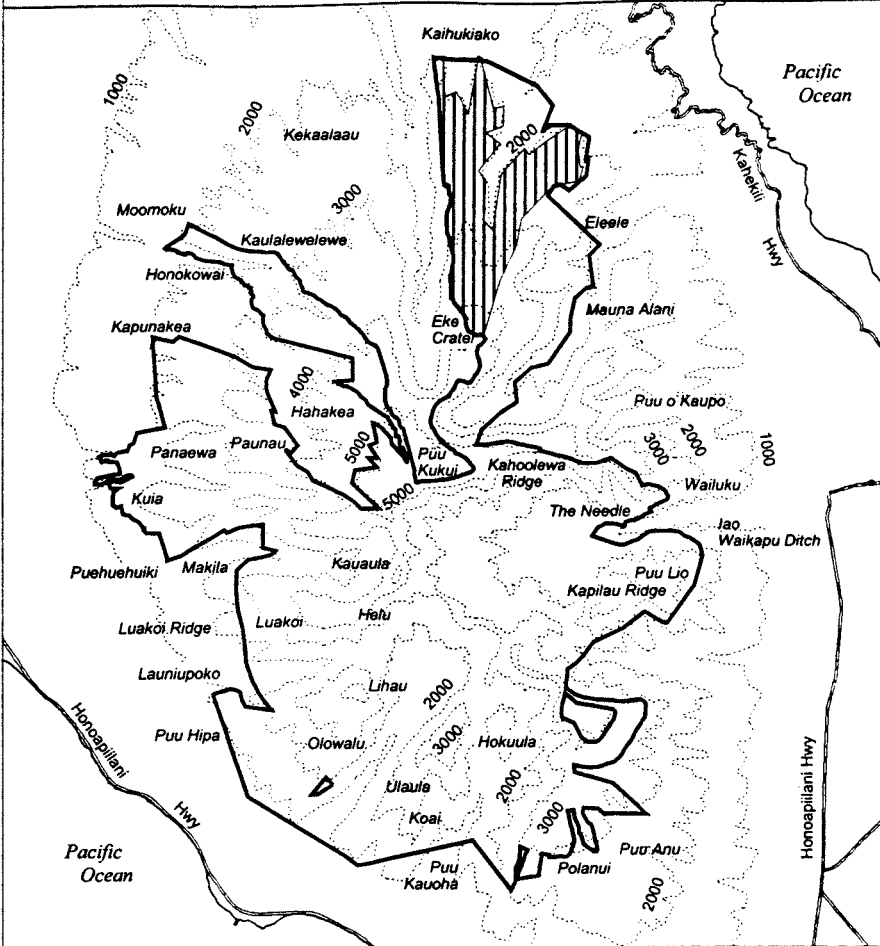

Map 78 Unit 17 - *Clermontia oblongifolia* ssp. *mauiensis* - b

Critical Habitat Unit 17

Critical Habitat for
Clermontia oblongifolia ssp. *mauiensis* - b

Elevation (1,000-ft. contours)

Major Road

Coastline

0 1 2 Miles

0 1 2 Kilometers