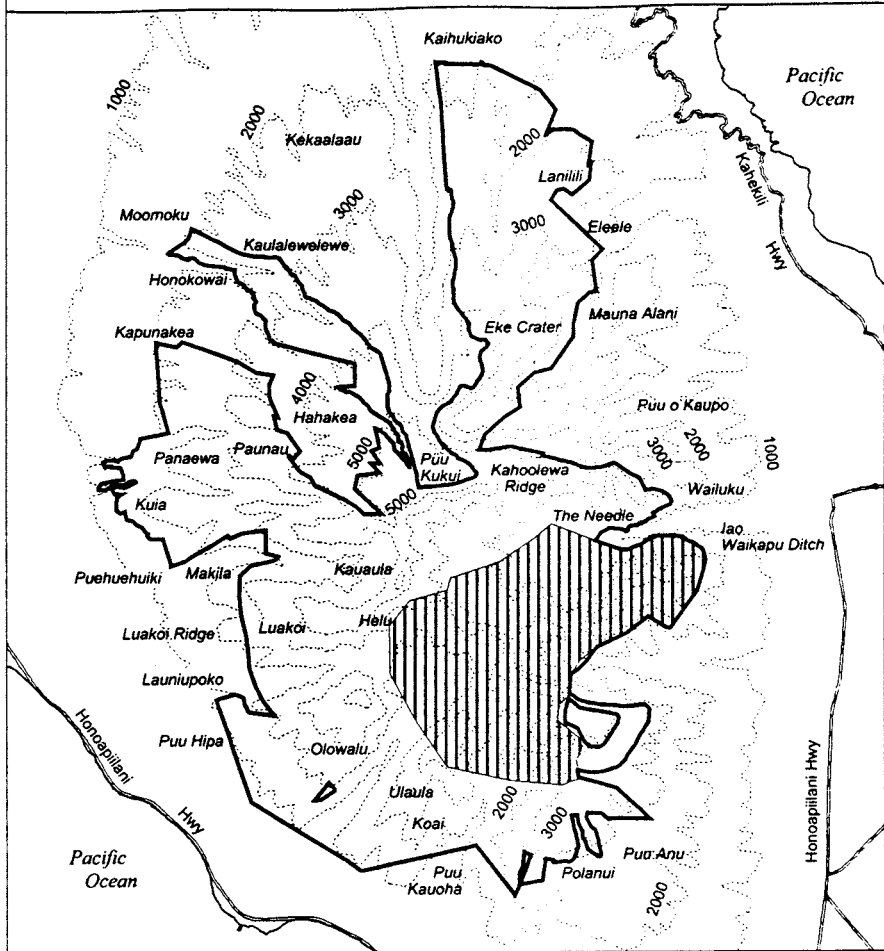

Map 81 Unit 17 - *Ctenitis squamigera* - a

-  Critical Habitat Unit 17
-  Critical Habitat for *Ctenitis squamigera* - a

-  Elevation (1,000-ft. contours)
-  Major Road
-  Coastline