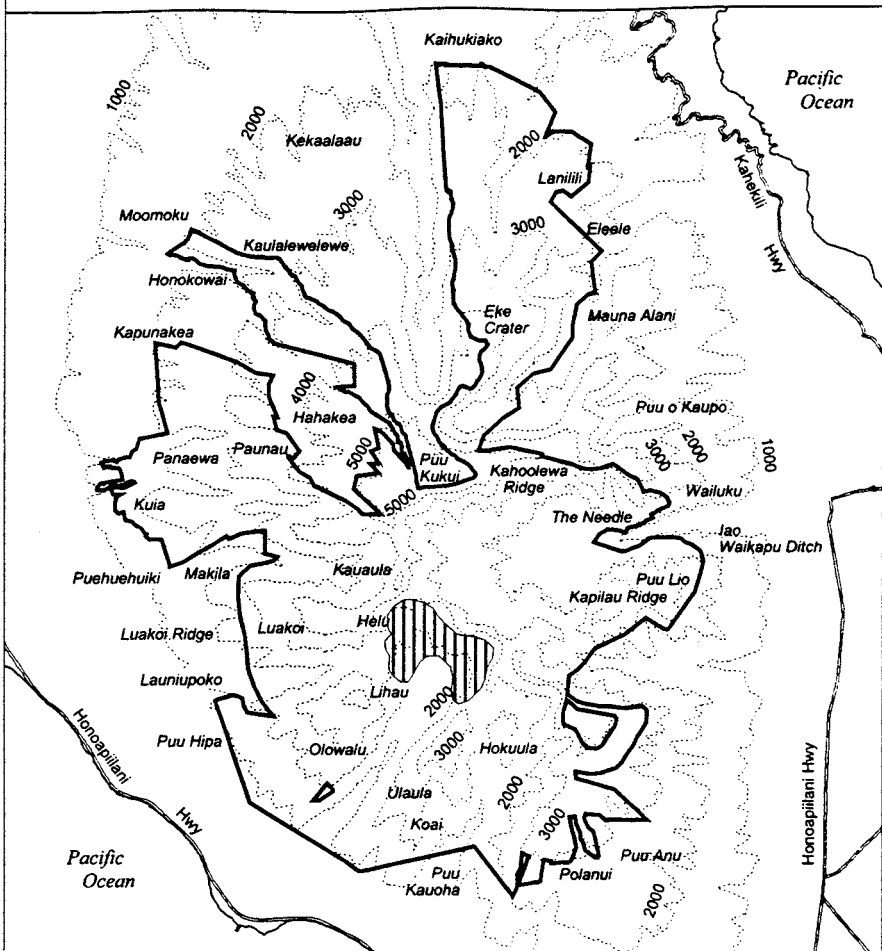

Map 84 Unit 17 - *Cyanea glabra* - d

 Critical Habitat Unit 17

 Critical Habitat for *Cyanea glabra* - d

 Elevation (1,000-ft. contours)

 Major Road

 Coastline

0 1 2 Miles

0 1 2 Kilometers