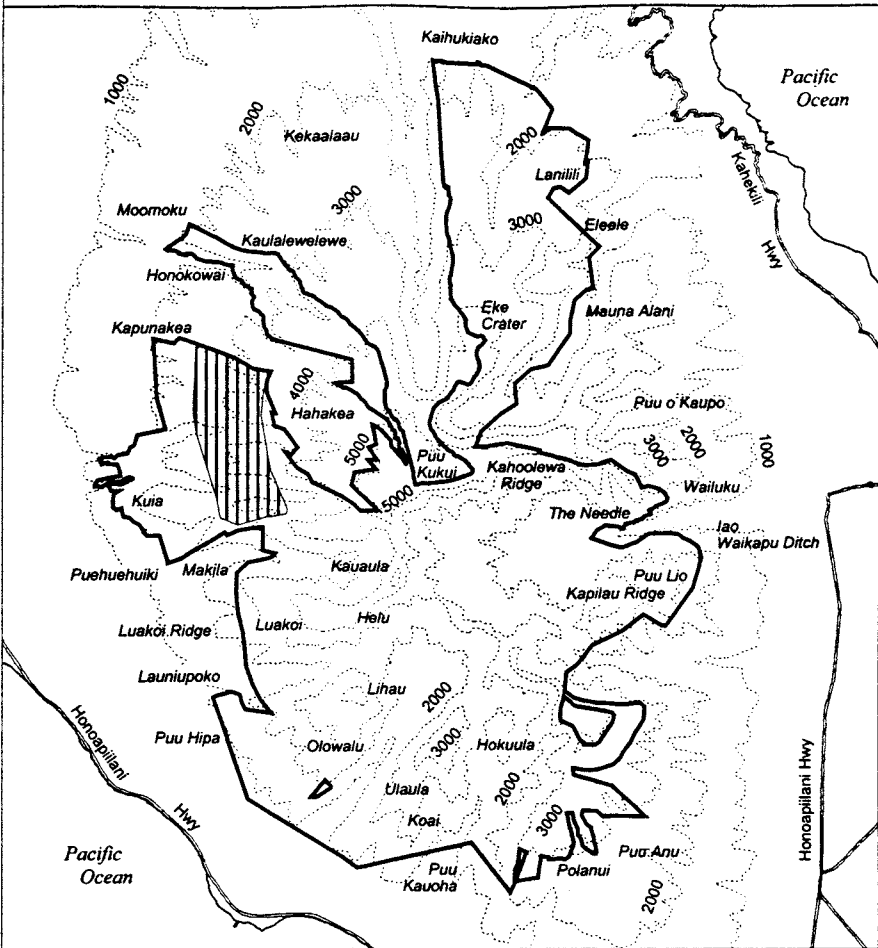

# Map 85 Unit 17 - *Cyanea glabra* - e

 Critical Habitat Unit 17

 Critical Habitat for *Cyanea glabra* - e

 Elevation (1,000-ft. contours)

 Major Road

 Coastline

0 1 2 Miles

0 1 2 Kilometers