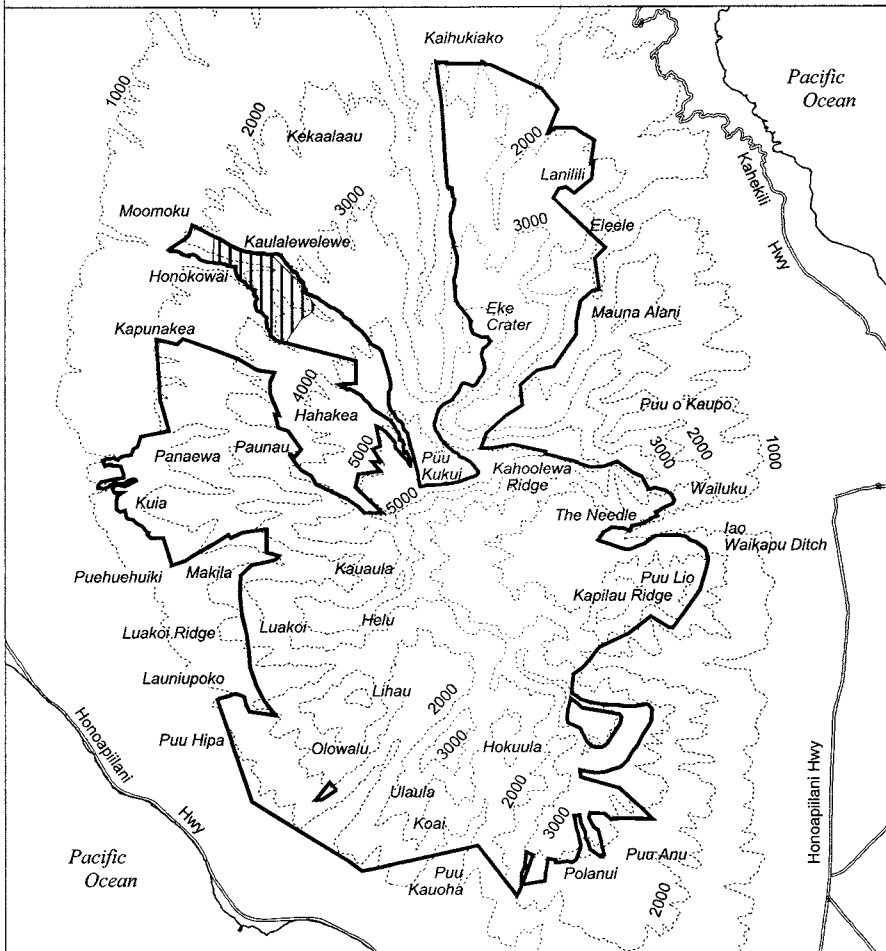

Map 86 Unit 17 - *Cyanea glabra* - f

 Critical Habitat Unit 17

 Critical Habitat for *Cyanea glabra* - f

 Elevation (1,000-ft. contours)

 Major Road

 Coastline

0 1 2 Miles

0 1 2 Kilometers