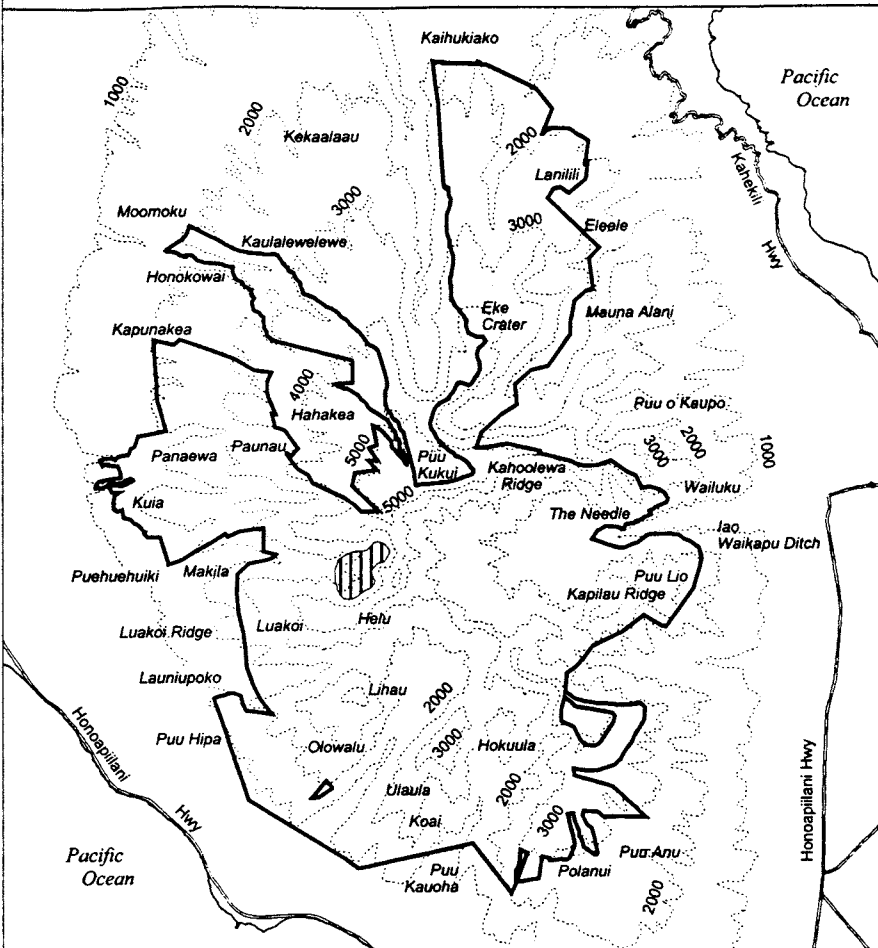

Map 87 Unit 17 - *Cyanea glabra* - g

 Critical Habitat Unit 17

 Critical Habitat for *Cyanea glabra* - g

 Elevation (1,000-ft. contours)

 Major Road

 Coastline

0 1 2 Miles

0 1 2 Kilometers