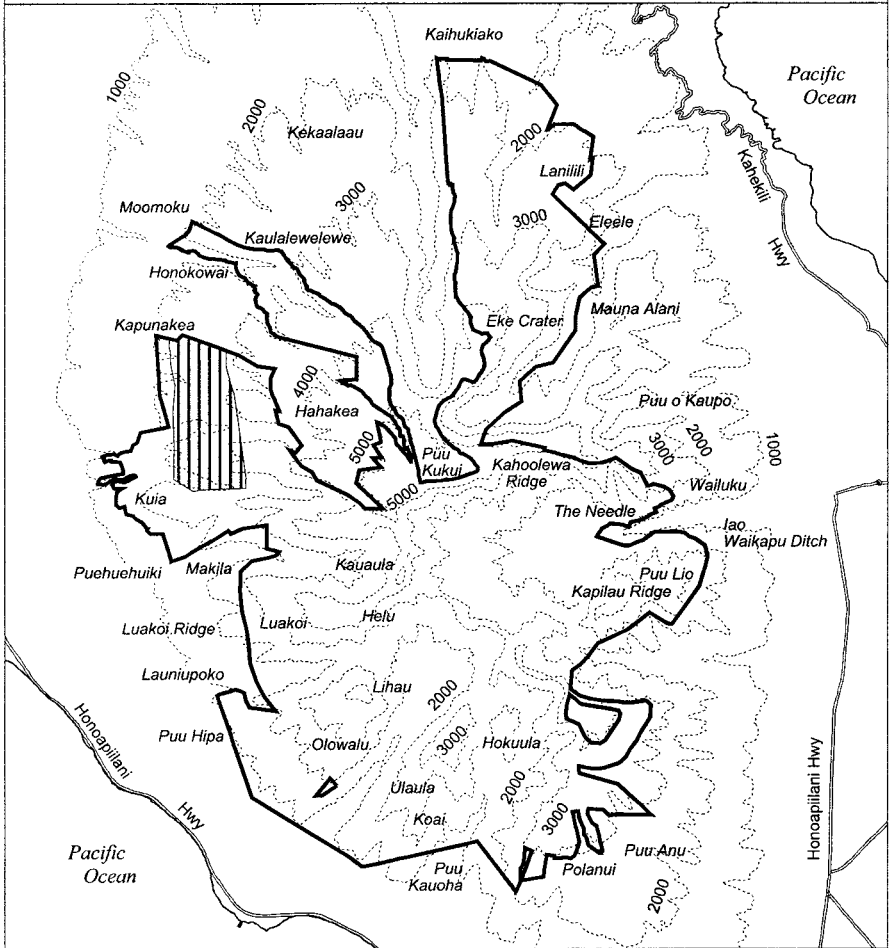

Map 88 Unit 17 - *Cyanea grimesiana* ssp. *grimesiana* - a

Critical Habitat Unit 17

Critical Habitat for
Cyanea grimesiana ssp. *grimesiana* - a

Elevation (1,000-ft. contours)

Major Road

Coastline