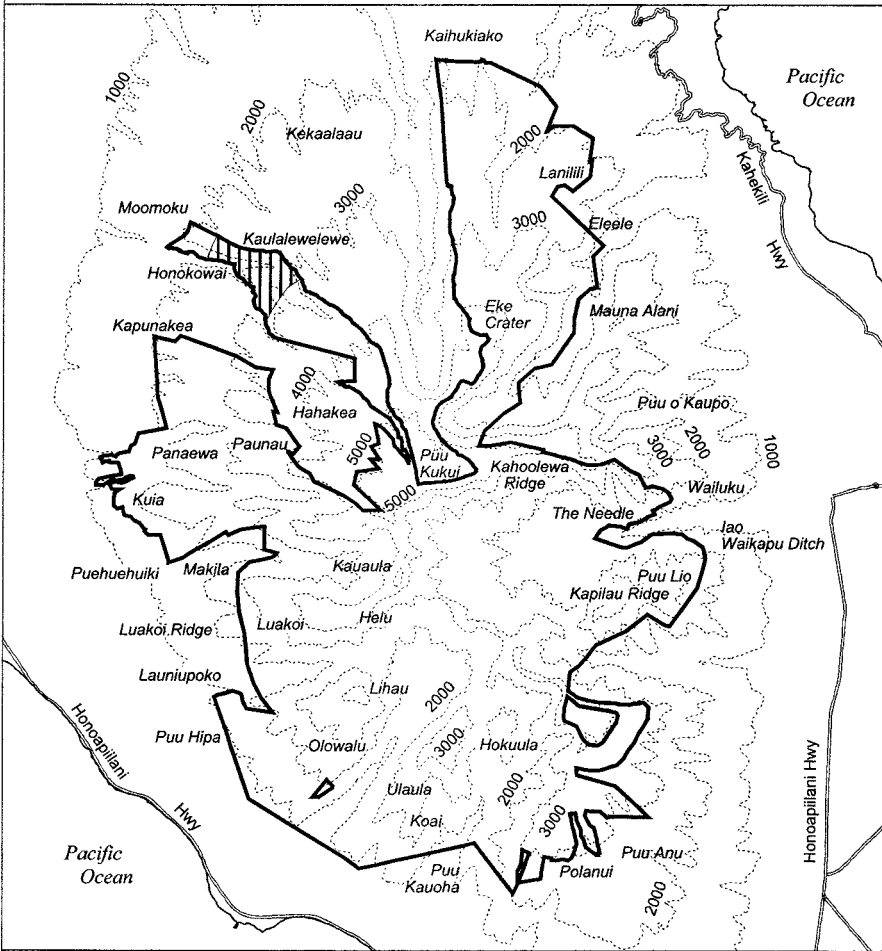

# Map 89 Unit 17 - *Cyanea lobata* - a

 Critical Habitat Unit 17

 Critical Habitat for *Cyanea lobata* - a

 Elevation (1,000-ft. contours)

 Major Road

 Coastline

0 1 2 Miles

0 1 2 Kilometers