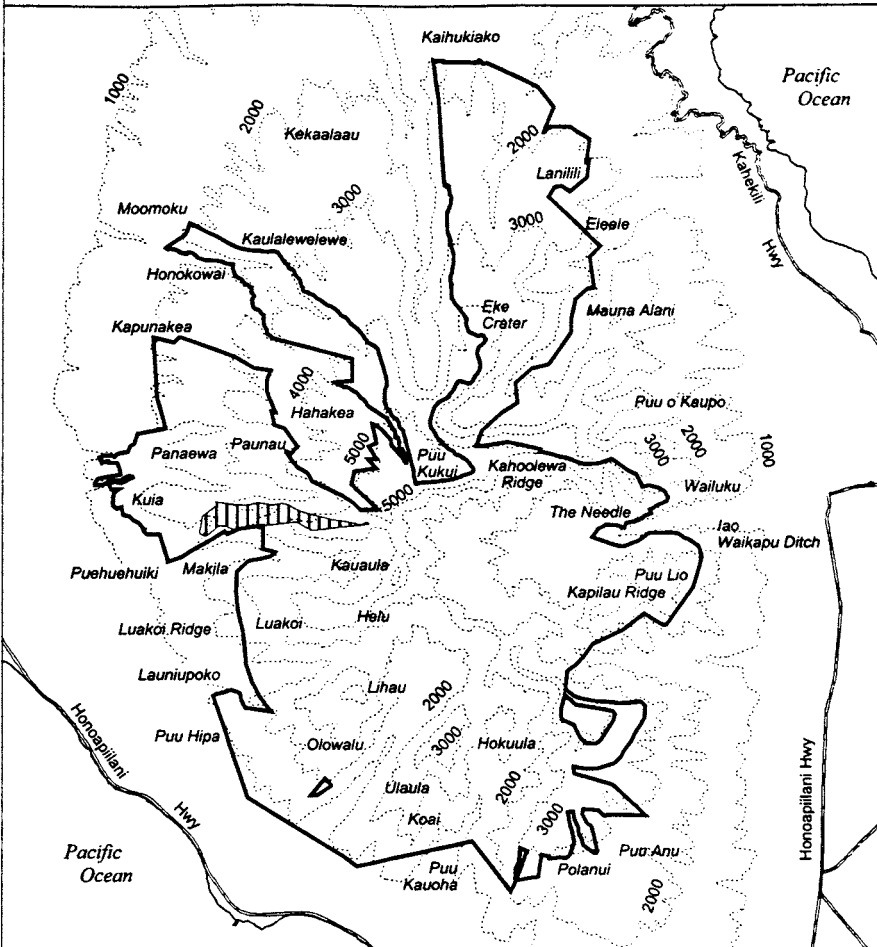

# Map 90 Unit 17 - *Cyanea lobata* - b

 Critical Habitat Unit 17

 Critical Habitat for *Cyanea lobata* - b

 Elevation (1,000-ft. contours)

 Major Road

 Coastline