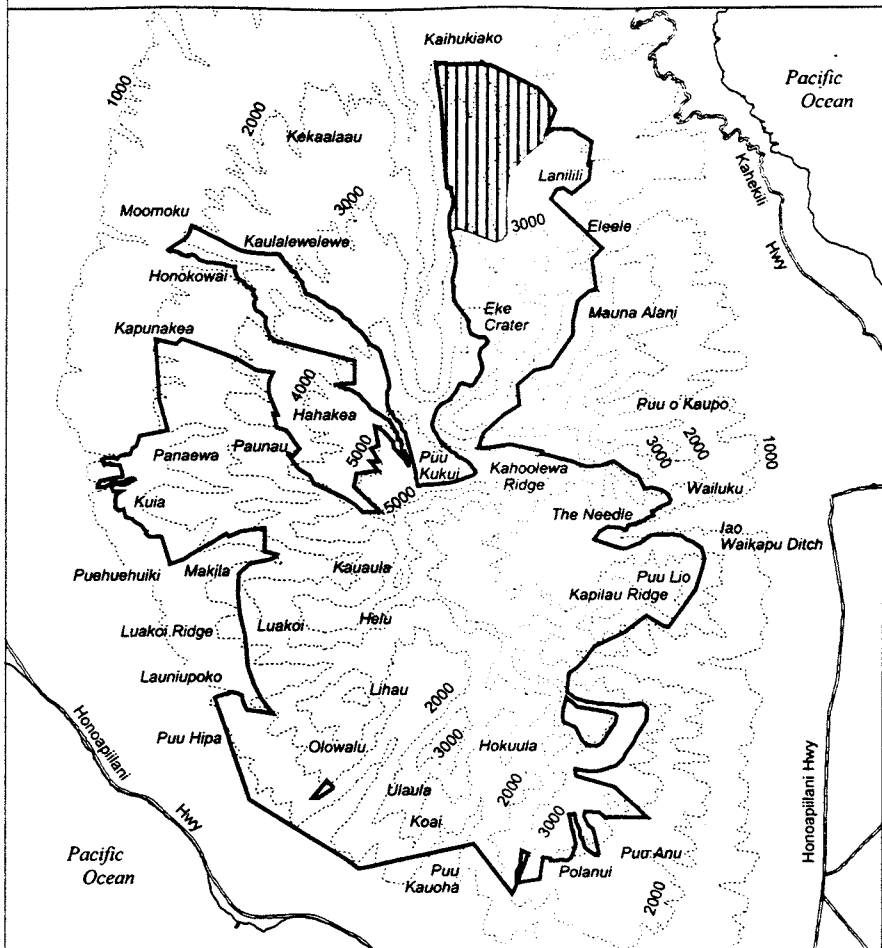

# Map 91 Unit 17 - *Cyanea lobata* - c

 Critical Habitat Unit 17

 Critical Habitat for  
*Cyanea lobata* - c

 Elevation (1,000-ft. contours)

 Major Road

 Coastline

0 1 2 Miles

0 1 2 Kilometers