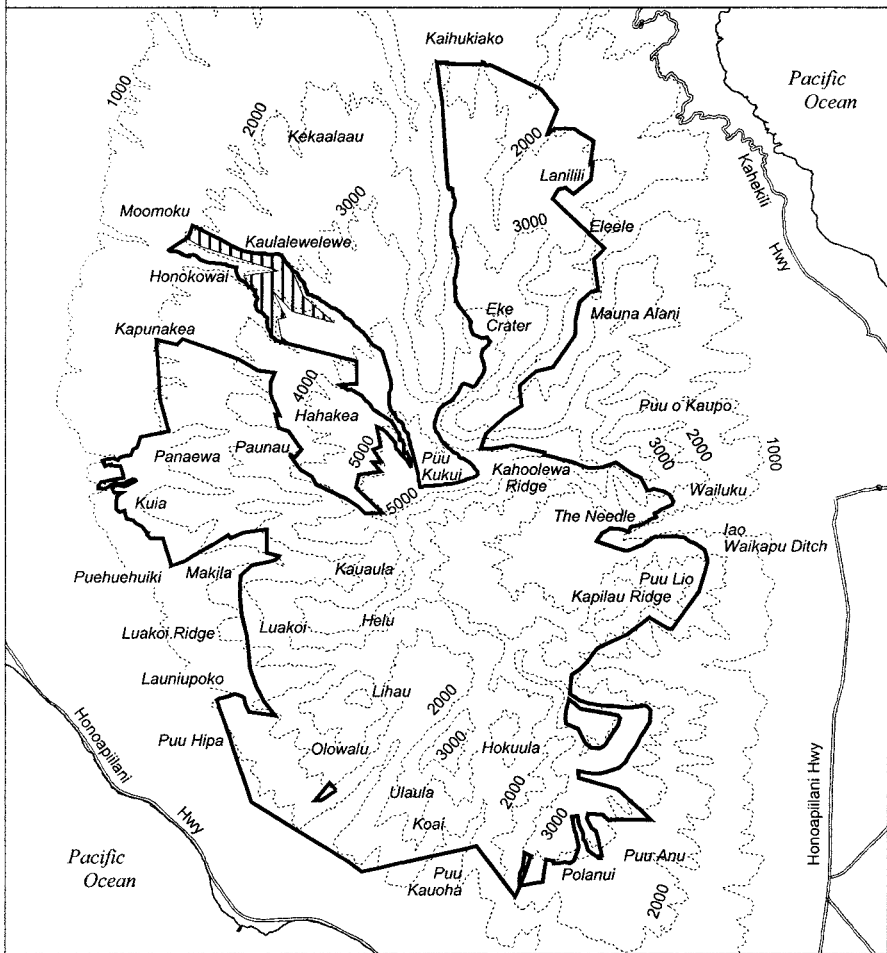

Map 92 Unit 17 - *Cyrtandra munroi* - a

 Critical Habitat Unit 17

 Critical Habitat for *Cyrtandra munroi* - a

 Elevation (1,000-ft. contours)

 Major Road

 Coastline

0 1 2 Miles

0 1 2 Kilometers