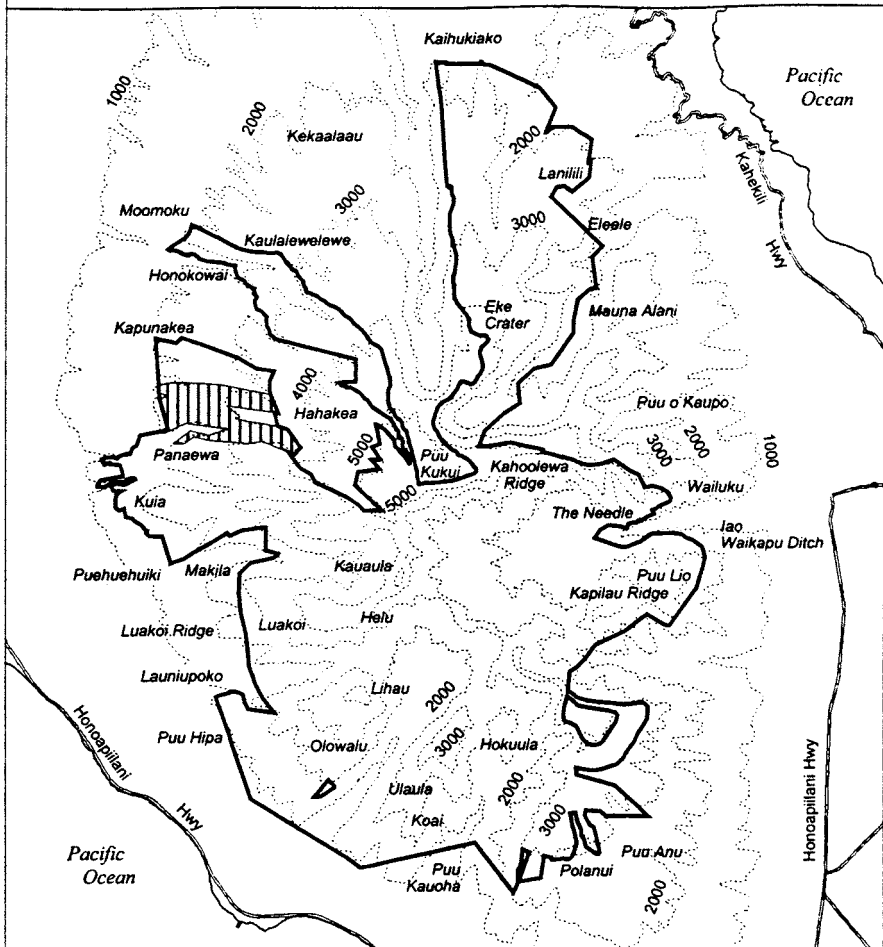

Map 93 Unit 17 - *Cyrtandra munroi* - b

 Critical Habitat Unit 17

 Critical Habitat for
Cyrtandra munroi - b

 Elevation (1,000-ft. contours)

 Major Road

 Coastline

0 1 2 Miles

0 1 2 Kilometers