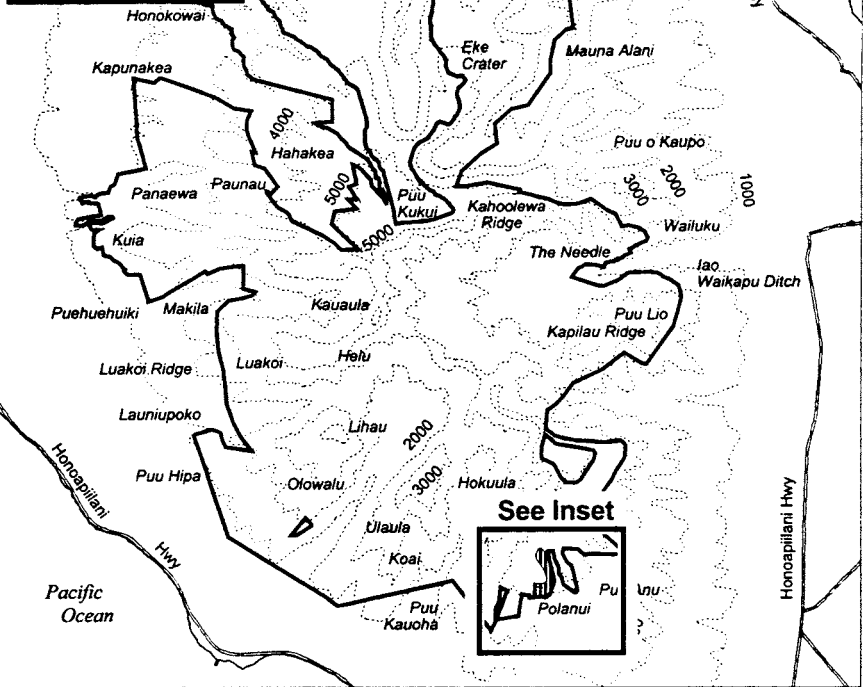

# Map 95 Unit 17 - *Diellia erecta - c*

 Critical Habitat Unit 17

 Critical Habitat for *Diellia erecta - c*

 Elevation (1,000-ft. contours)

 Major Road

 Coastline