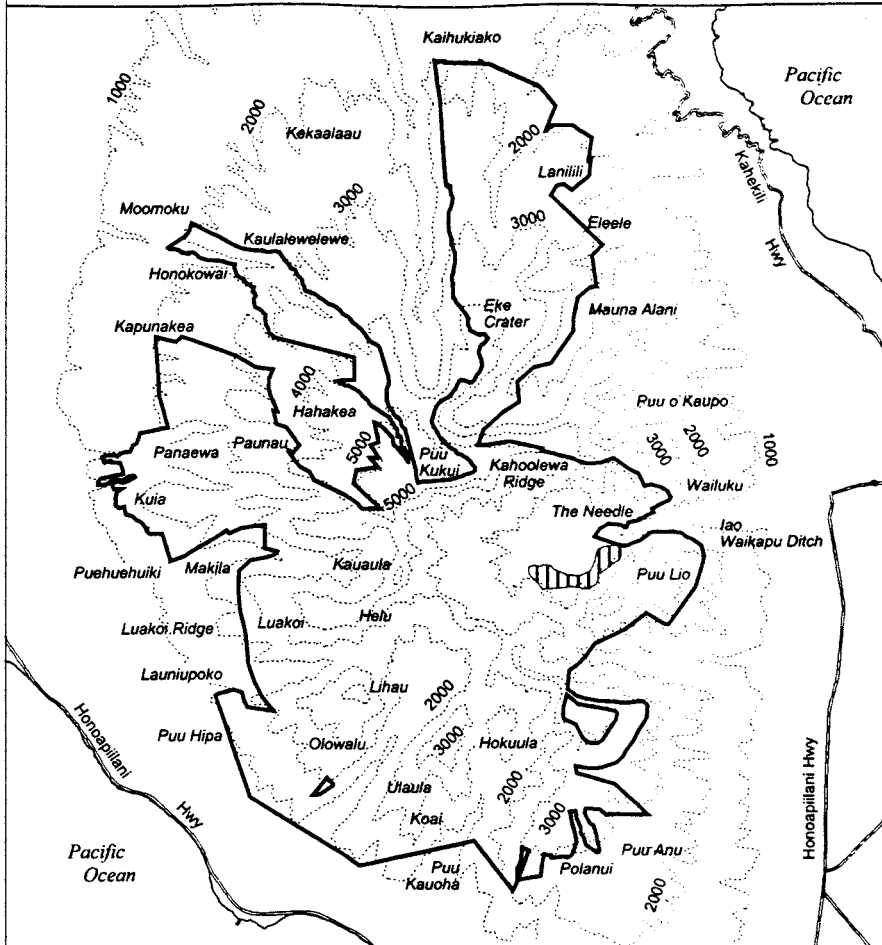

# Map 96 Unit 17 - *Diellia erecta* - d

 Critical Habitat Unit 17

 Critical Habitat for *Diellia erecta* - d

 Elevation (1,000-ft. contours)

 Major Road

 Coastline

0 1 2 Miles

0 1 2 Kilometers