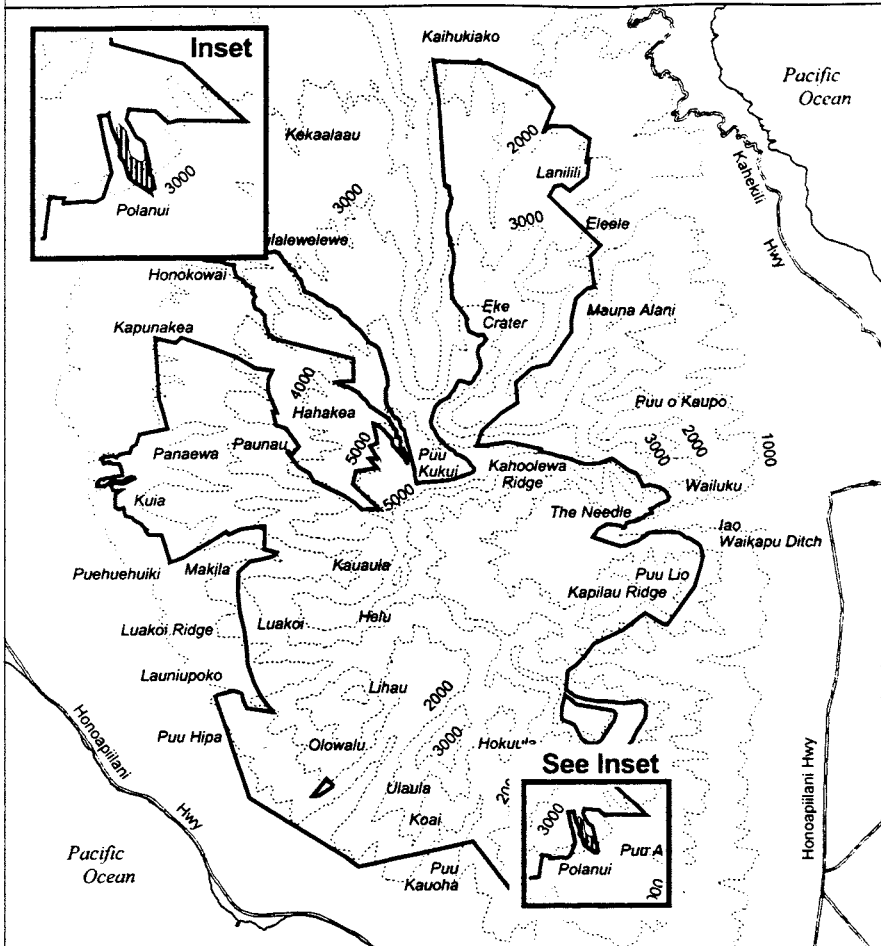

Map 97 Unit 17 - *Diellia erecta - e*

 Critical Habitat Unit 17

 Critical Habitat for
Diellia erecta - e

 Elevation (1,000-ft. contours)

 Major Road

 Coastline

0 1 2 Miles

0 1 2 Kilometers