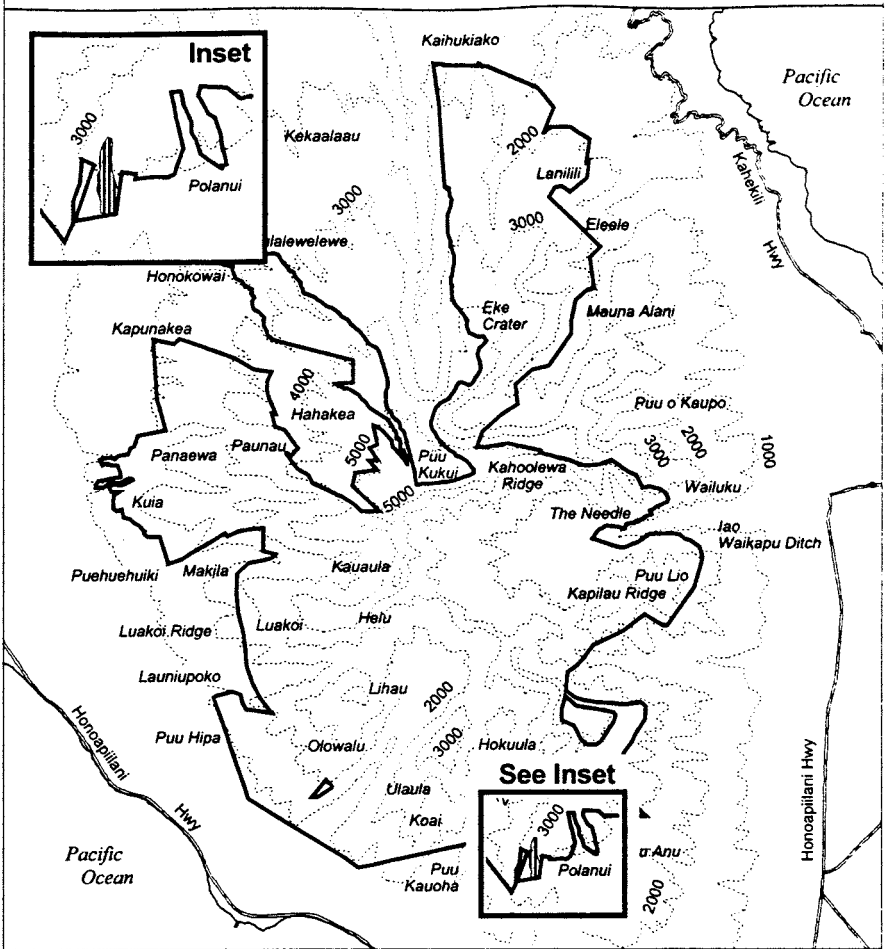

# Map 98 Unit 17 - *Diellia erecta - f*

 Critical Habitat Unit 17

 Critical Habitat for *Diellia erecta - f*

 Elevation (1,000-ft. contours)

 Major Road

 Coastline

0 1 2 Miles

0 1 2 Kilometers