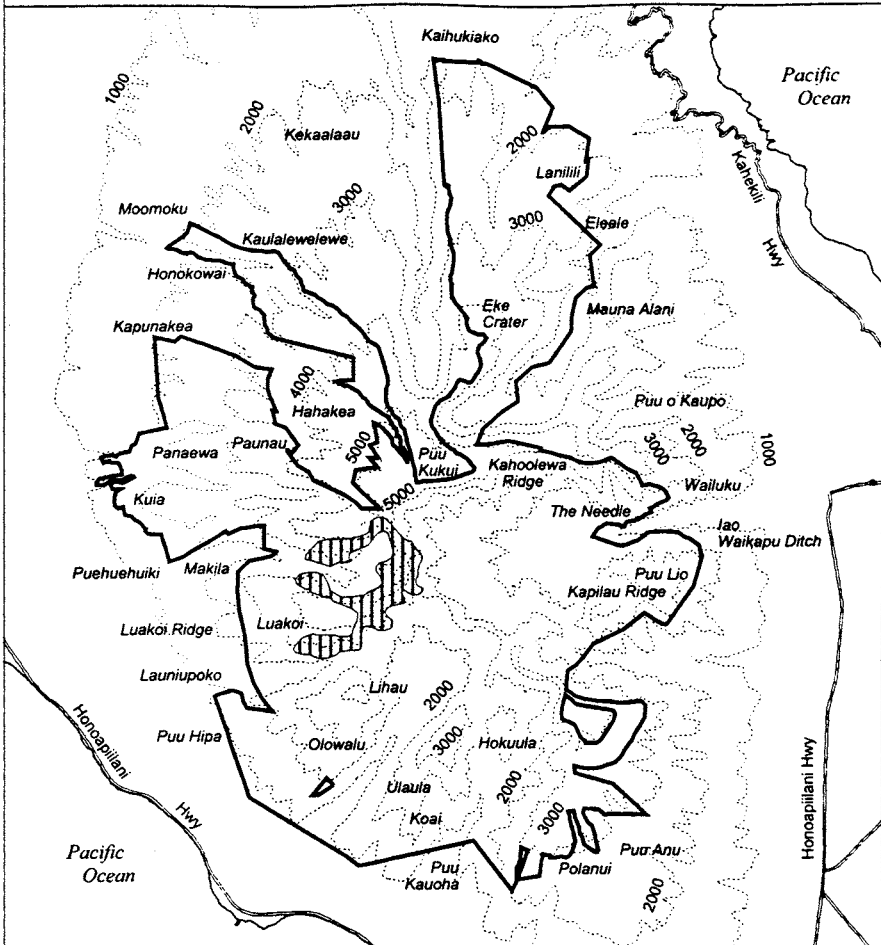

Map 100 Unit 17 - *Dubautia plantaginea* ssp. *humilis* - a

 Critical Habitat Unit 17

 Critical Habitat for *Dubautia plantaginea* ssp. *humilis* - a

 Elevation (1,000-ft. contours)

 Major Road

 Coastline

0 1 2 Miles

0 1 2 Kilometers