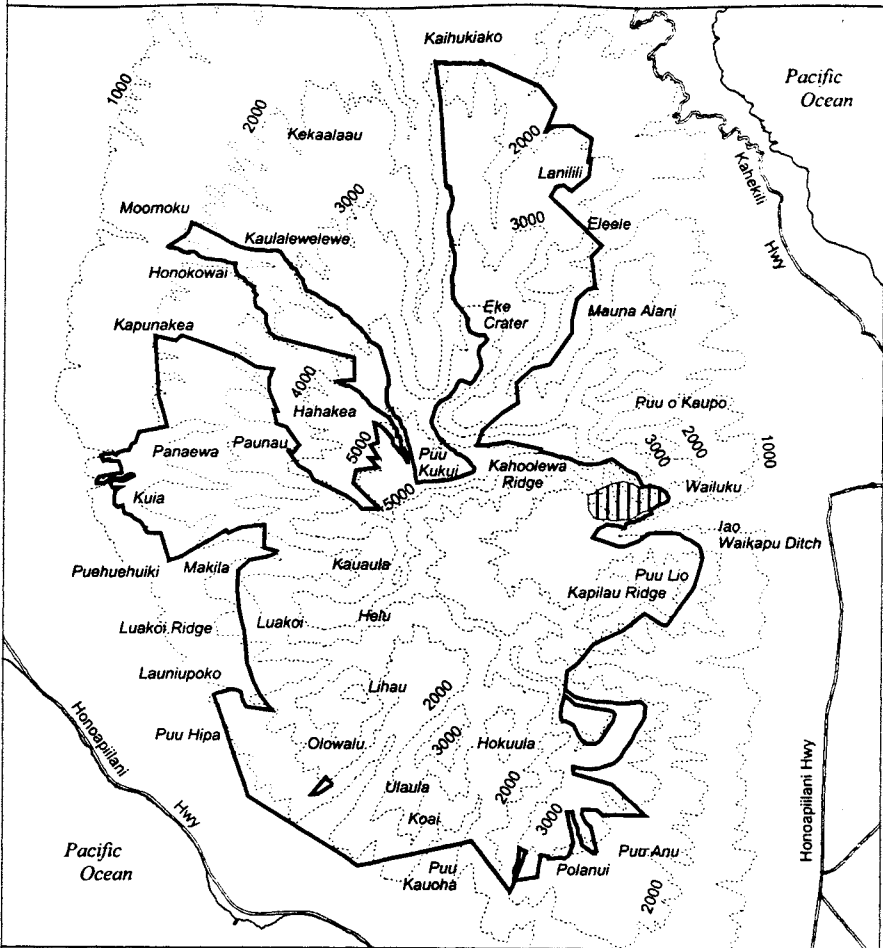

Map 102 Unit 17 - *Dubautia plantaginea* ssp. *humilis* - c

Critical Habitat Unit 17

Critical Habitat for
Dubautia plantaginea ssp. *humilis* - c

Elevation (1,000-ft. contours)

Major Road

Coastline

0 1 2 Miles

0 1 2 Kilometers