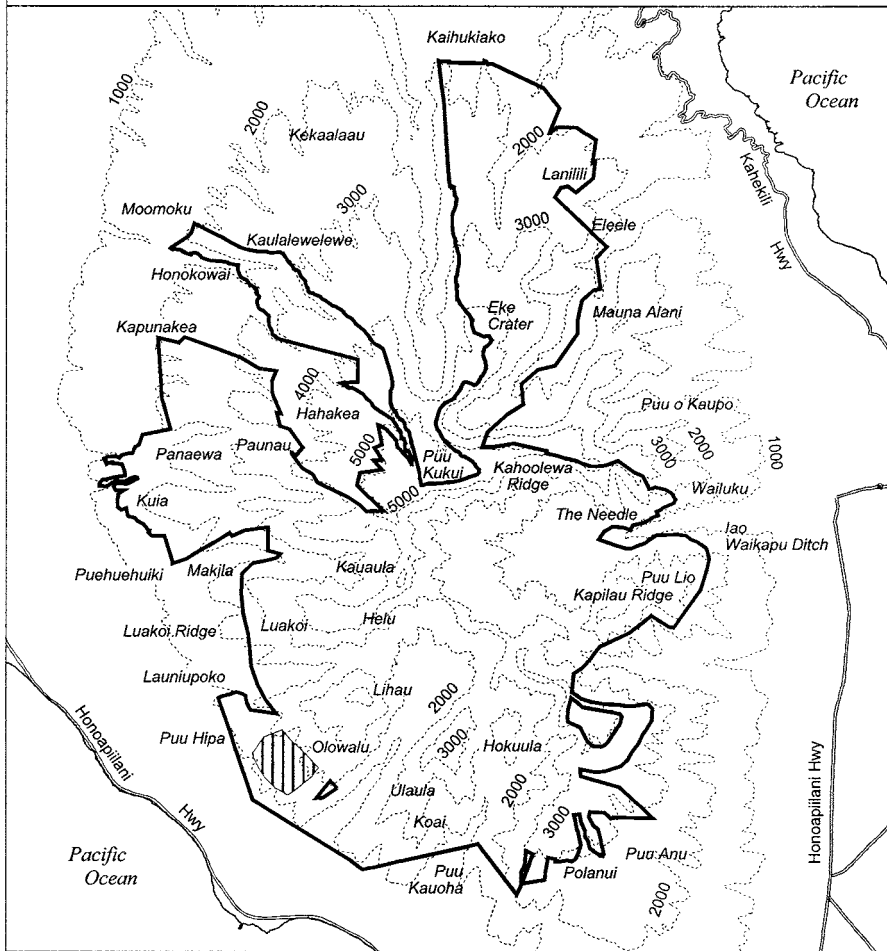

Map 104 Unit 17 - *Hedyotis coriacea* - a

 Critical Habitat Unit 17

 Critical Habitat for *Hedyotis coriacea* - a

 Elevation (1,000-ft. contours)

 Major Road

 Coastline

0 1 2 Miles

0 1 2 Kilometers