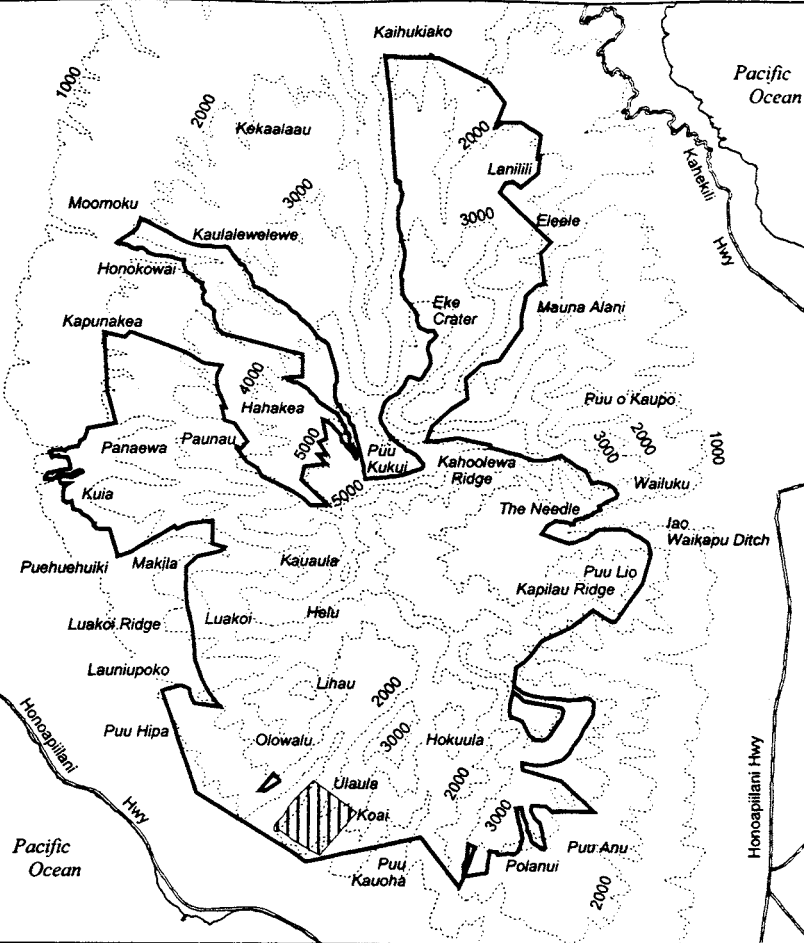

Map 105 Unit 17 - *Hedyotis coriacea* - b

 Critical Habitat Unit 17

 Critical Habitat for
Hedyotis coriacea - b

 Elevation (1,000-ft. contours)

 Major Road

 Coastline

0 1 2 Miles

0 1 2 Kilometers