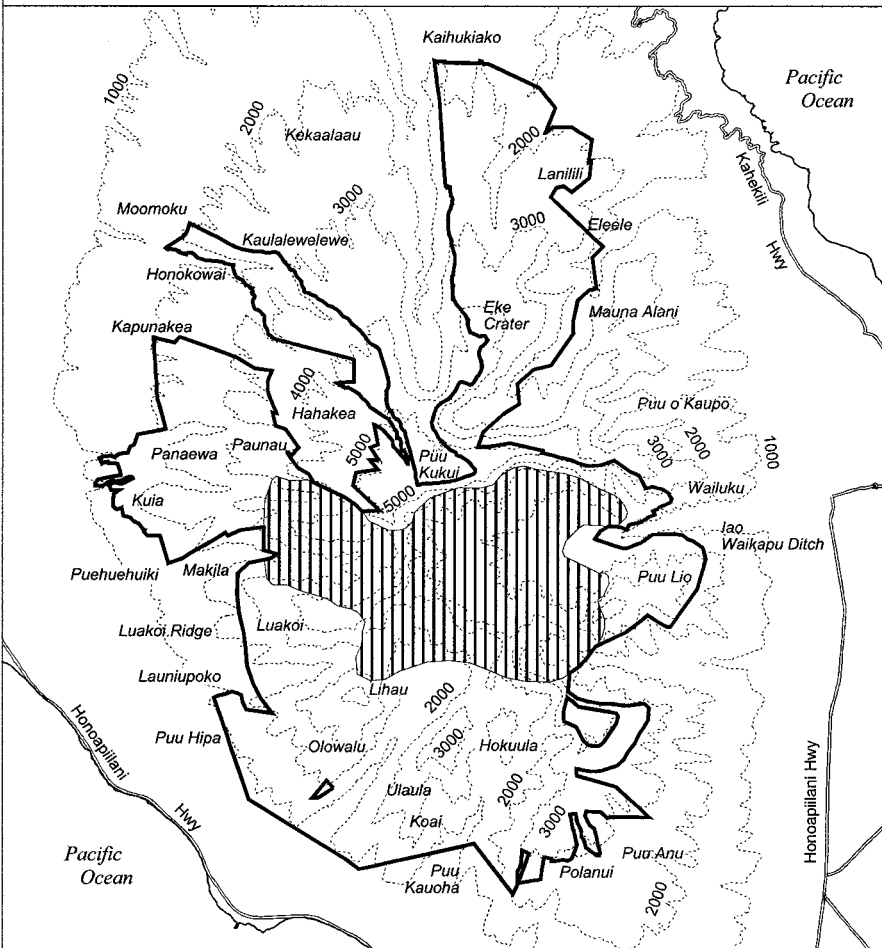

Map 106 Unit 17 - *Hedyotis mannii* - a

 Critical Habitat Unit 17

 Critical Habitat for *Hedyotis mannii* - a

 Elevation (1,000-ft. contours)

 Major Road

 Coastline

0 1 2 Miles

0 1 2 Kilometers