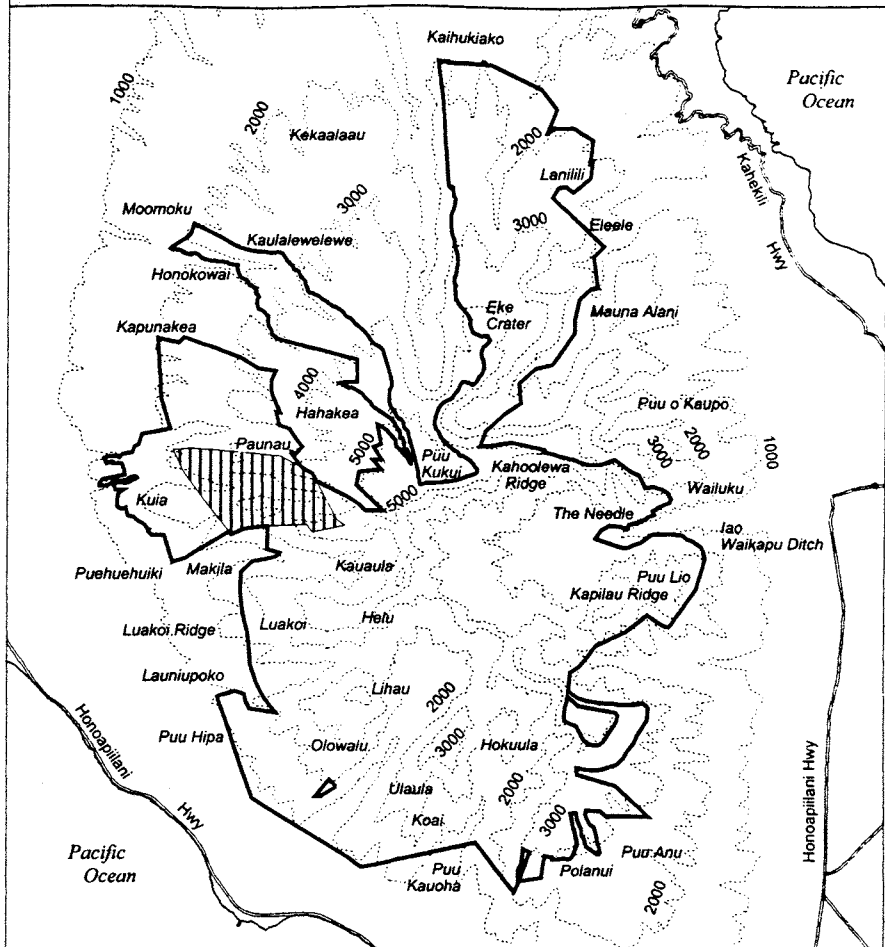

Map 107 Unit 17 - *Hesperomannia arbuscula* - a

Critical Habitat Unit 17

Critical Habitat for
Hesperomannia arbuscula - a

Elevation (1,000-ft. contours)

Major Road

Coastline

0 1 2 Miles

0 1 2 Kilometers