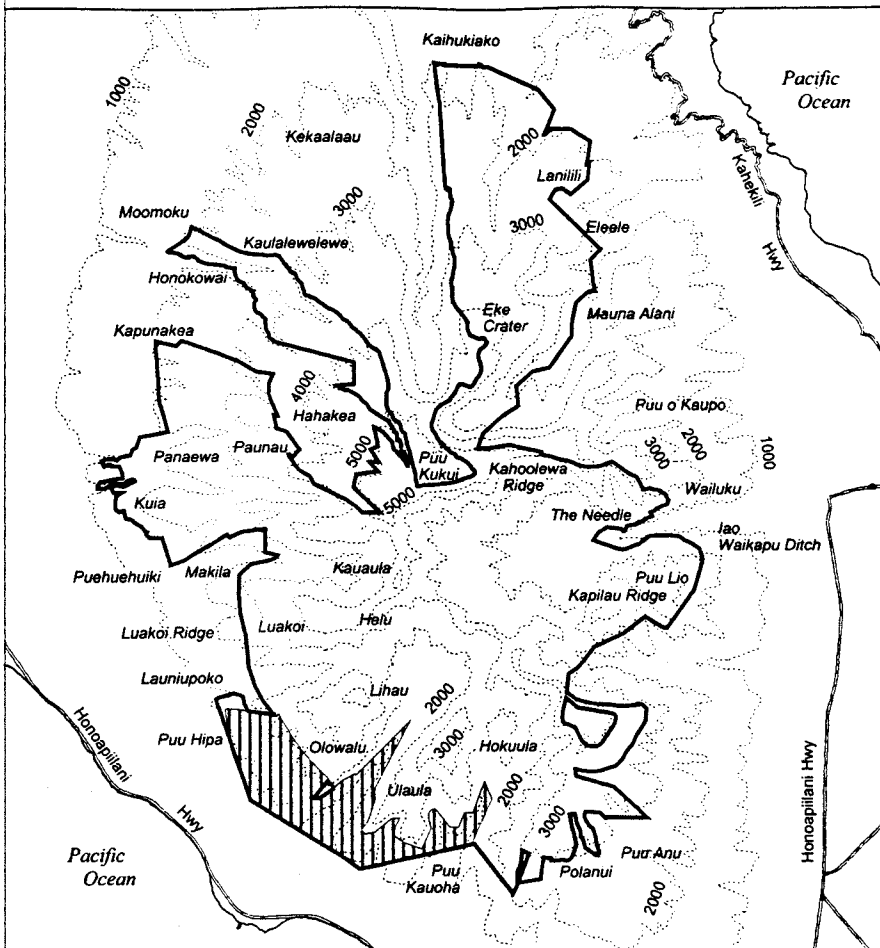

Map 109 Unit 17 - *Hibiscus brackenridgei* - b

-  Critical Habitat Unit 17
-  Critical Habitat for *Hibiscus brackenridgei* - b

-  Elevation (1,000-ft. contours)
-  Major Road
-  Coastline