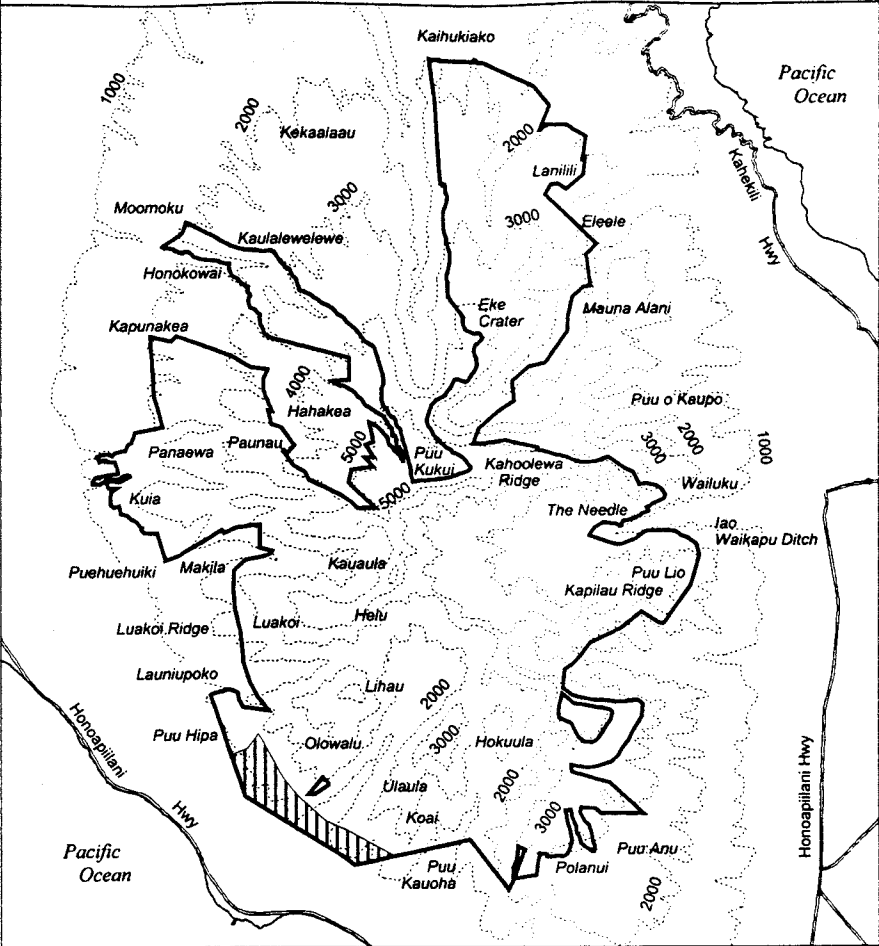

# Map 110 Unit 17 - *Isodendron pyrifolium* - a

-  Critical Habitat Unit 17
-  Critical Habitat for *Isodendron pyrifolium* - a
-  Elevation (1,000-ft. contours)
-  Major Road
-  Coastline