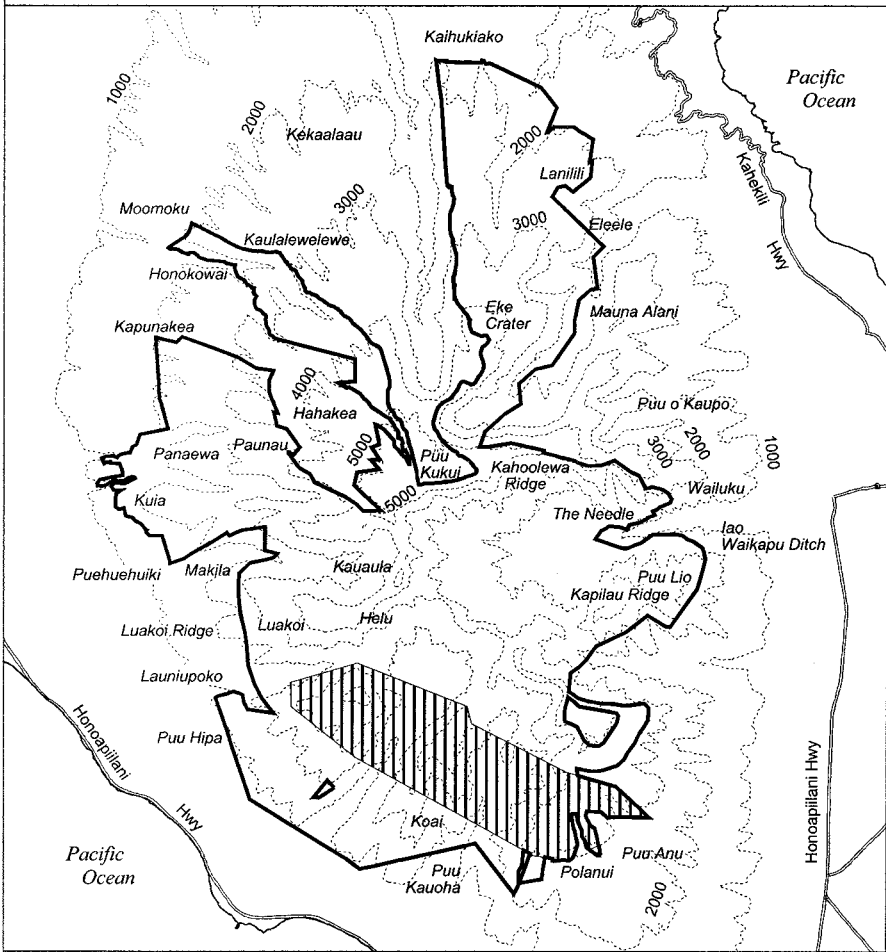

Map 116 Unit 17 - *Neraudia sericea* - b

 Critical Habitat Unit 17

 Critical Habitat for *Neraudia sericea* - b

 Elevation (1,000-ft. contours)

 Major Road

 Coastline