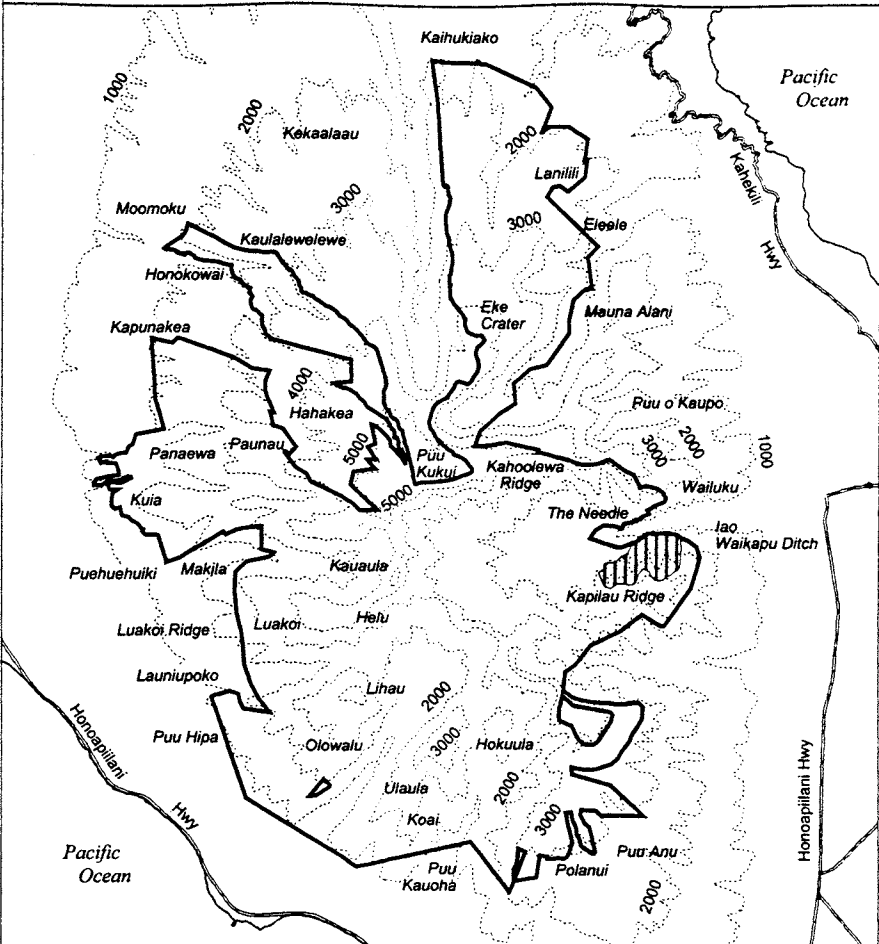

Map 117 Unit 17 - *Peucedanum sandwichense* - b

-  Critical Habitat Unit 17
-  Critical Habitat for *Peucedanum sandwichense* - b

-  Elevation (1,000-ft. contours)
-  Major Road
-  Coastline