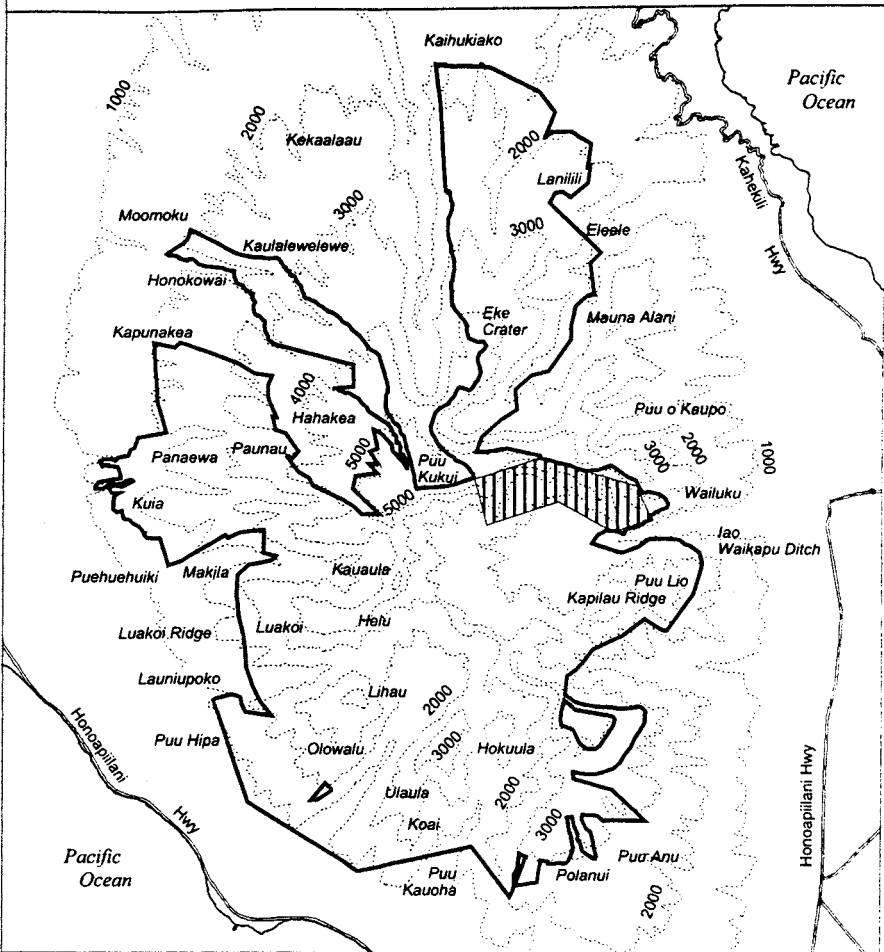

Map 120 Unit 17 - *Plantago princeps* - b

Critical Habitat Unit 17

Critical Habitat for
Plantago princeps - b

Elevation (1,000-ft. contours)

Major Road

Coastline

0 1 2 Miles

0 1 2 Kilometers