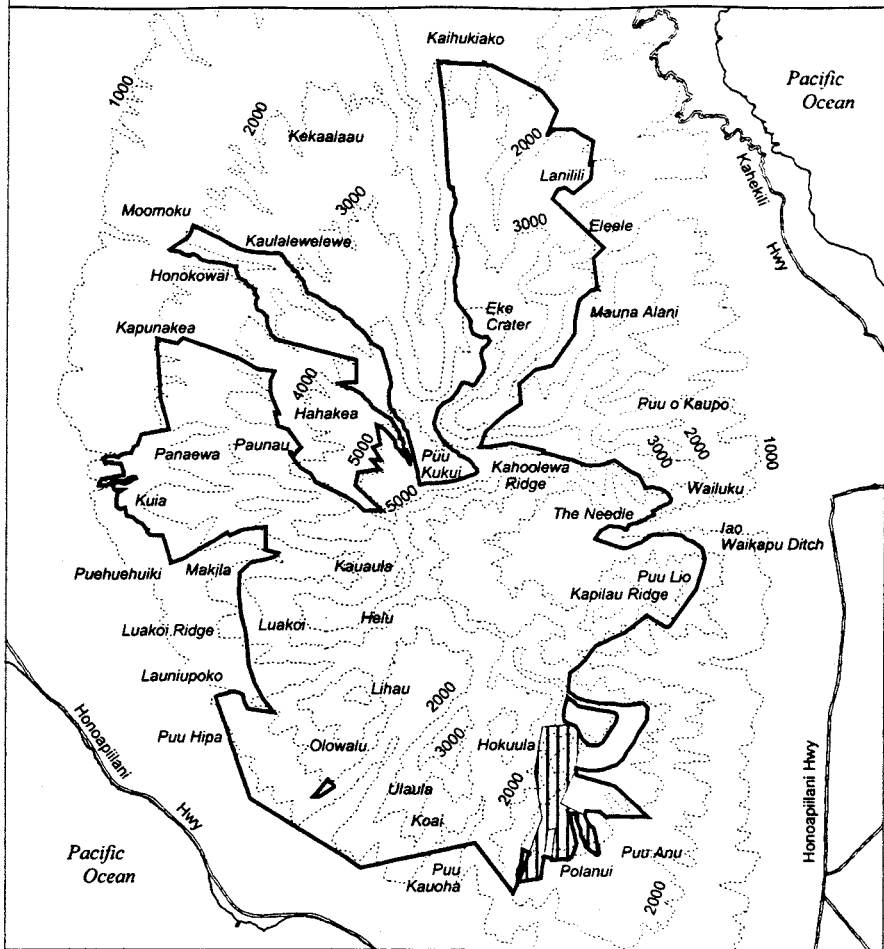

Map 125 Unit 17 - *Remya mauiensis* - a

 Critical Habitat Unit 17

 Critical Habitat for
Remya mauiensis - a

 Elevation (1,000-ft. contours)

 Major Road

 Coastline

0 1 2 Miles

0 1 2 Kilometers