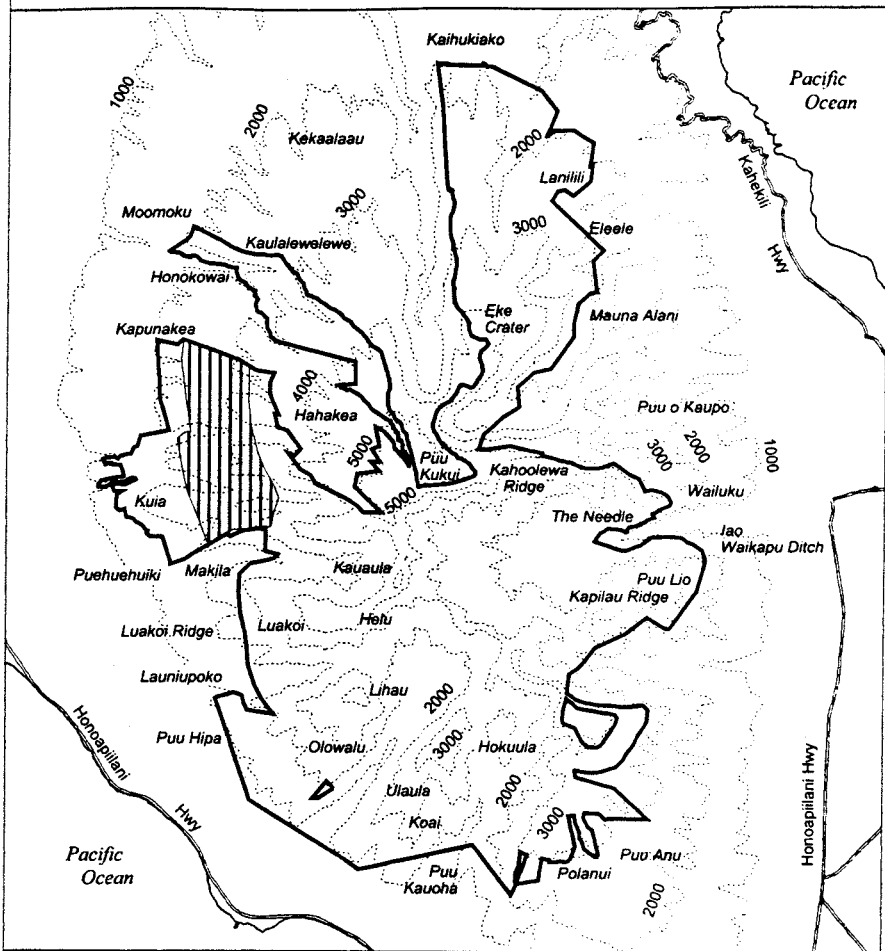

# Map 126 Unit 17 - *Remya mauiensis* - b

 Critical Habitat Unit 17

 Critical Habitat for  
*Remya mauiensis* - b

 Elevation (1,000-ft. contours)

 Major Road

 Coastline

0 1 2 Miles

0 1 2 Kilometers