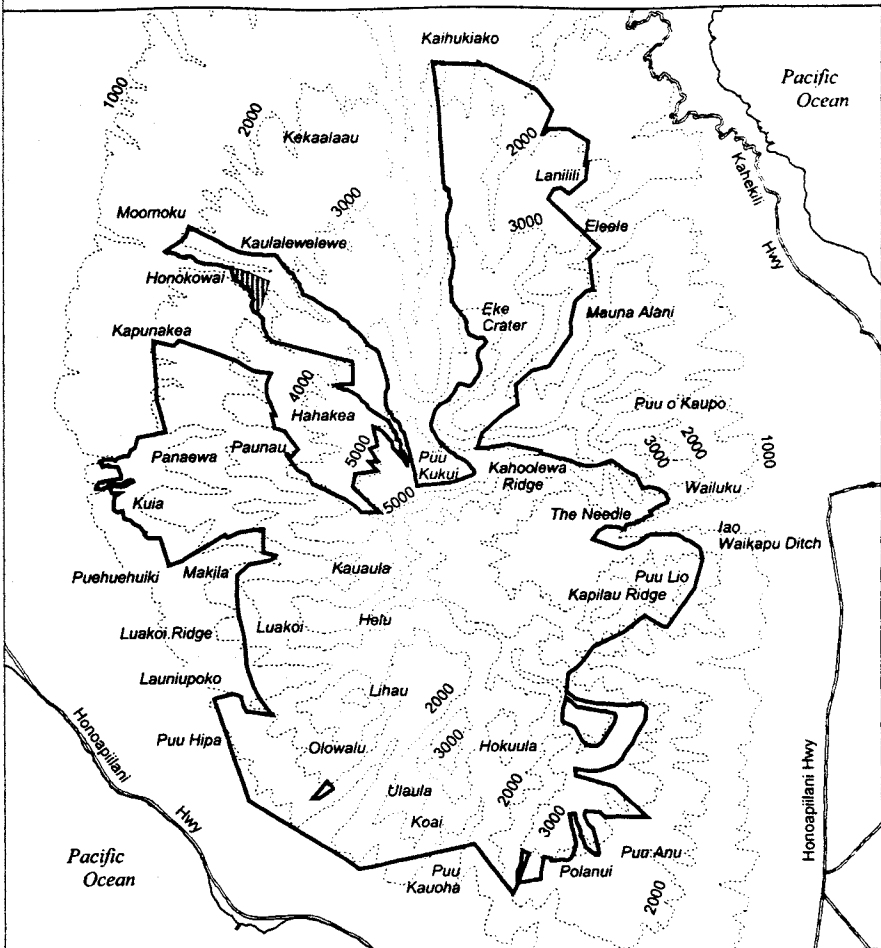

Map 127 Unit 17 - *Remya mauiensis* - c

 Critical Habitat Unit 17

 Critical Habitat for
Remya mauiensis - c

 Elevation (1,000-ft. contours)

 Major Road

 Coastline

0 1 2 Miles

0 1 2 Kilometers