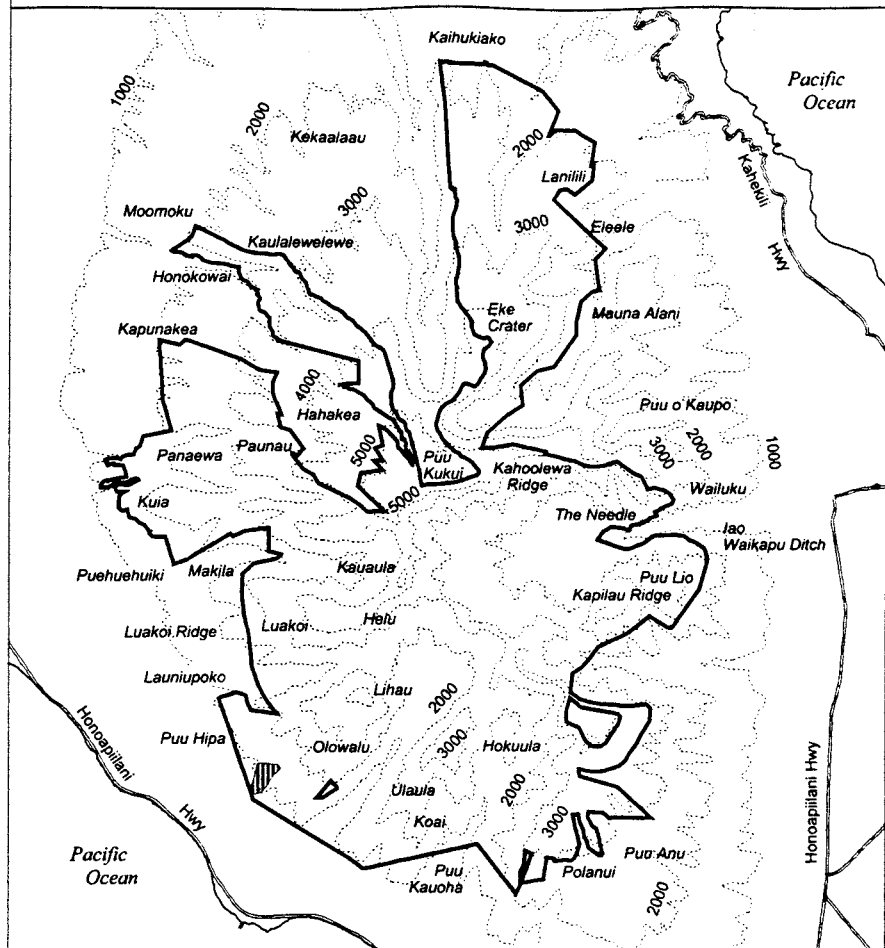

# Map 131 Unit 17 - *Spermolepis hawaiiensis* - b

-  Critical Habitat Unit 17
-  Critical Habitat for *Spermolepis hawaiiensis* - b

-  Elevation (1,000-ft. contours)
-  Major Road
-  Coastline