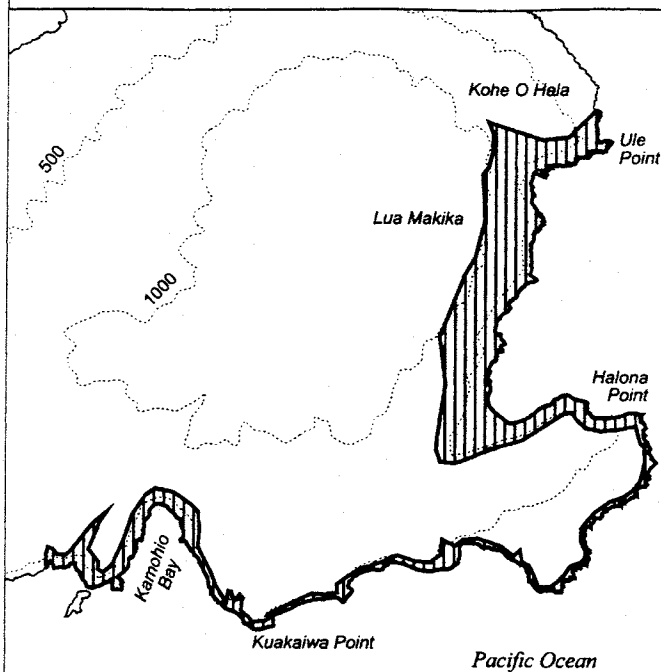

Map 139 Unit 02
Kanaloa kahoolawensis - b

Critical Habitat Unit 02
Kanaloa kahoolawensis - b

Elevation
(500-ft. contours)

Coastline

0 1 2 Miles

0 1 2 Kilometers