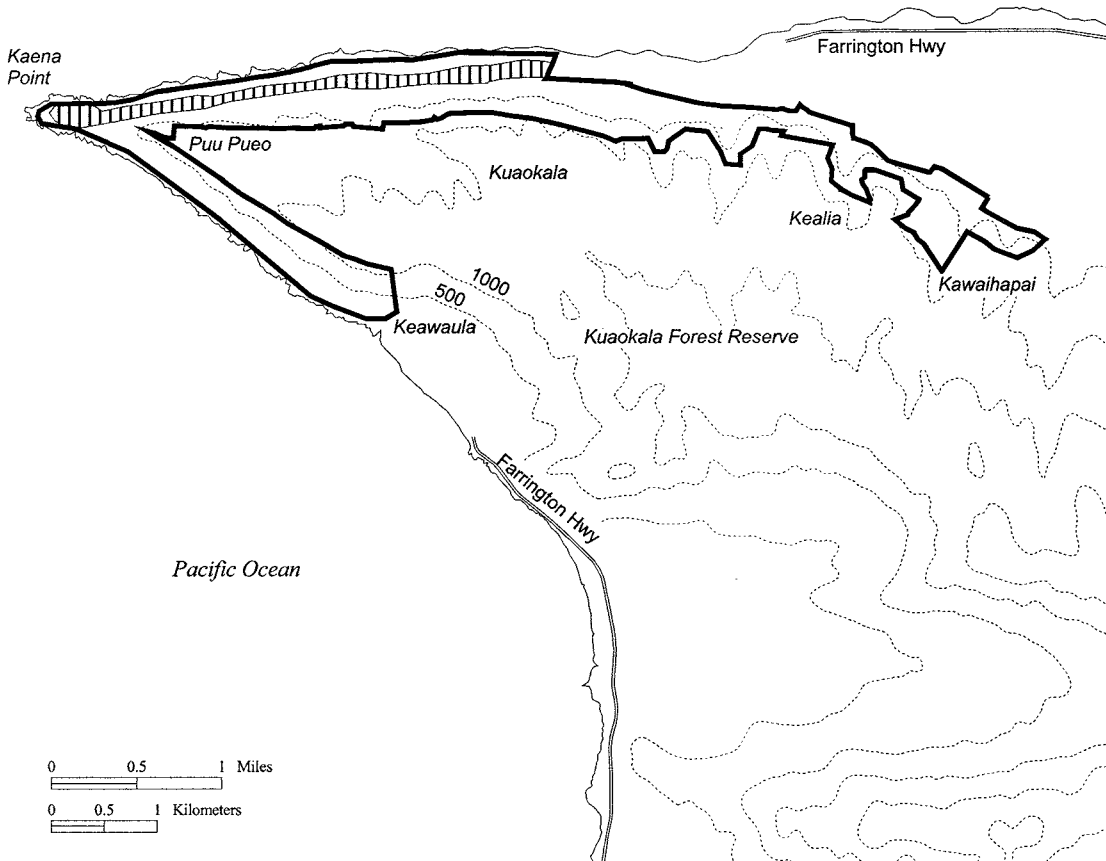

Map 02 Unit 1 - *Centaurium sebaeoides* - a

-  Critical Habitat Unit 1
-  Critical Habitat for *Centaurium sebaeoides* - a
-  Elevation (500-ft. contours)
-  Major Road
-  Coastline