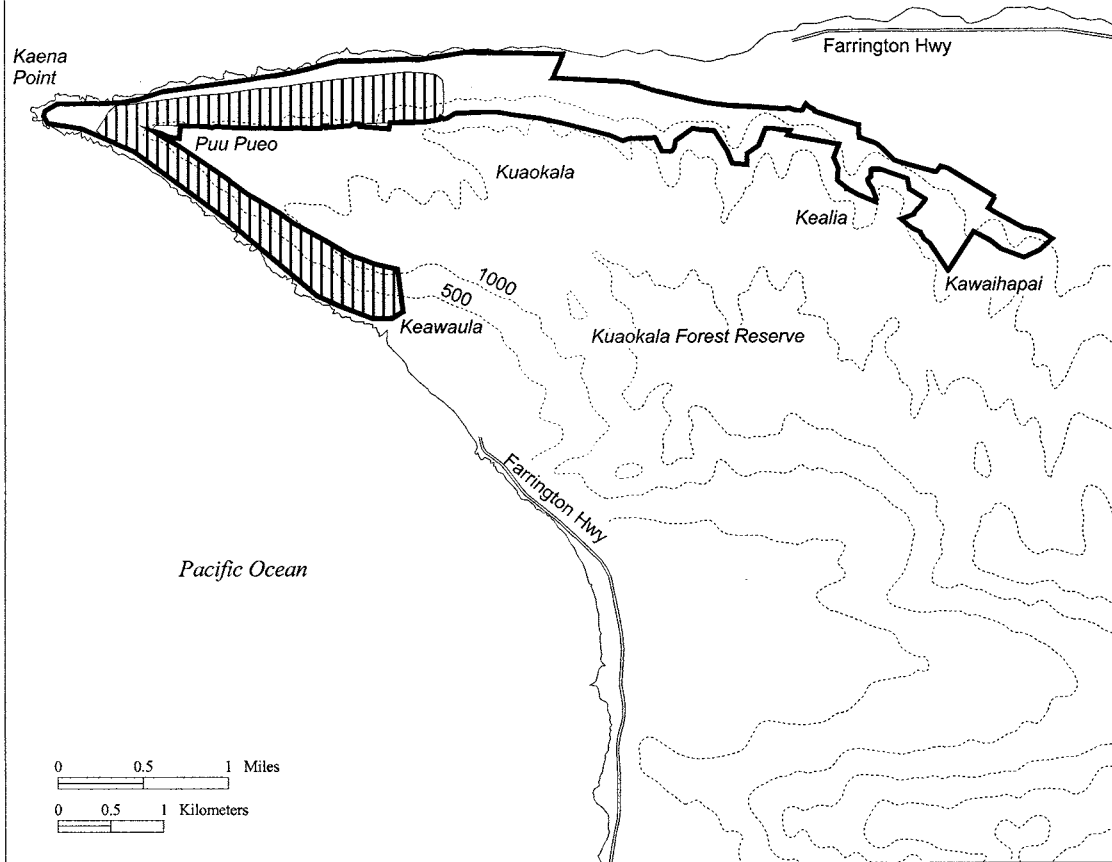

Map 03 Unit 1 - *Chamaesyce celastroides* var. *kaenana* - a

-  Critical Habitat Unit 1
-  Critical Habitat for *Chamaesyce celastroides* var. *kaenana* - a
-  Elevation (500-ft. contours)
-  Major Road
-  Coastline