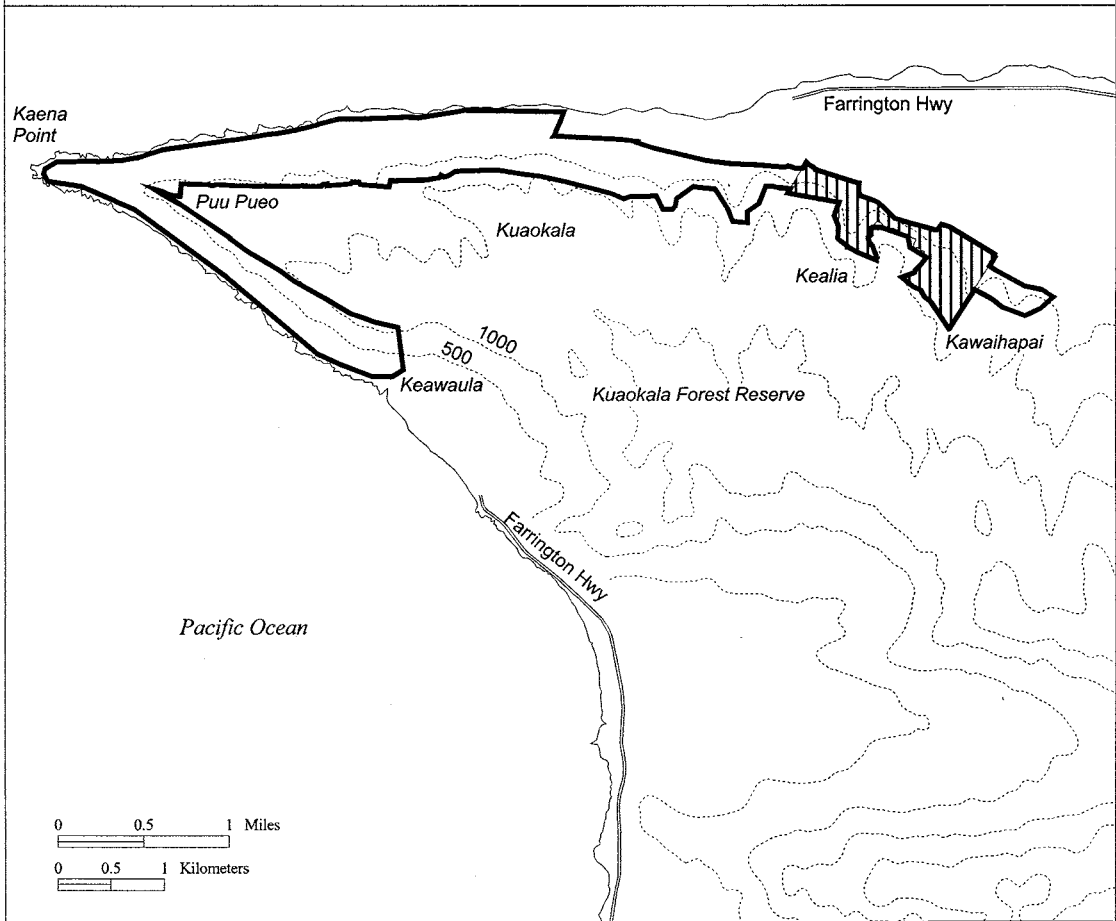

Map 05 Unit 1 - *Hibiscus brackenridgei* - a

-  Critical Habitat Unit 1
-  Critical Habitat for *Hibiscus brackenridgei* - a
-  Elevation (500-ft. contours)
-  Major Road
-  Coastline