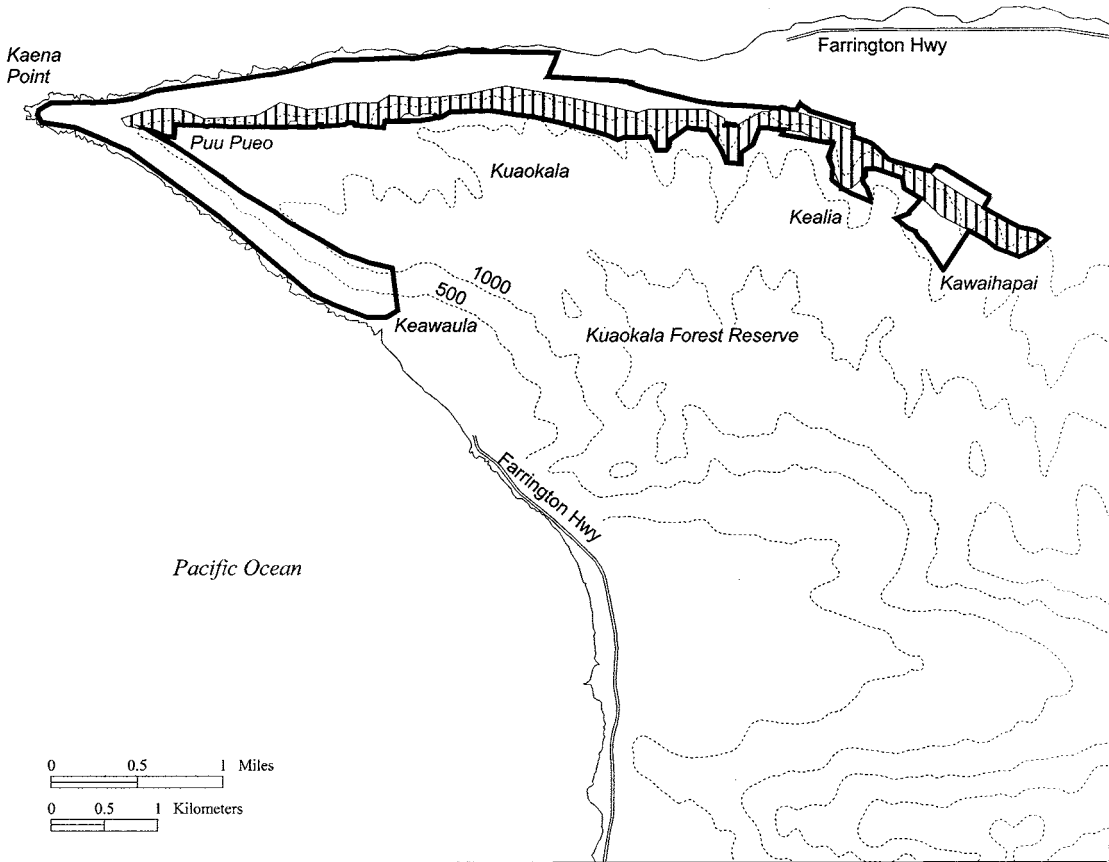

Map 06 Unit 1 - *Schiedea kealiae* - a

-  Critical Habitat Unit 1
-  Critical Habitat for *Schiedea kealiae* - a
-  Elevation (500-ft. contours)
-  Major Road
-  Coastline