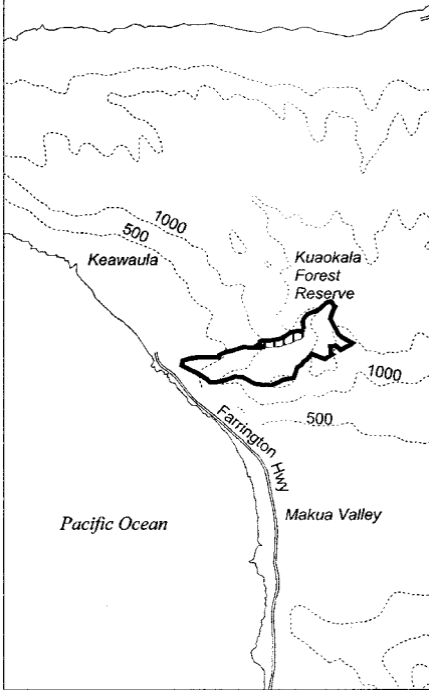

Map 12 - Unit 3

Chamaesyce celastroides var. *kuenana* - b

Critical Habitat Unit 3

Critical Habitat for
Chamaesyce celastroides
var. *kuenana* - b

Elevation (500-ft. contours)

Major Road

Coastline

0.5 0 0.5 Miles

0.5 0 0.5 Kilometers