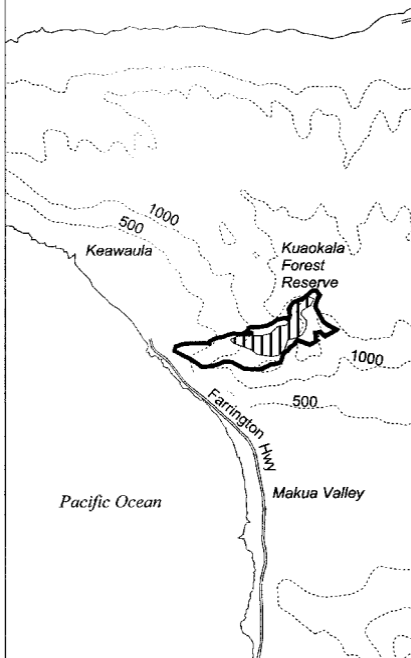

Map 17

Unit 3 - *Schiedea hookeri* - a

Critical Habitat Unit 3

Critical Habitat for
Schiedea hookeri - a

Elevation (500-ft. contours)

Major Road

Coastline

0.5 0 0.5 Miles

0.5 0 0.5 Kilometers