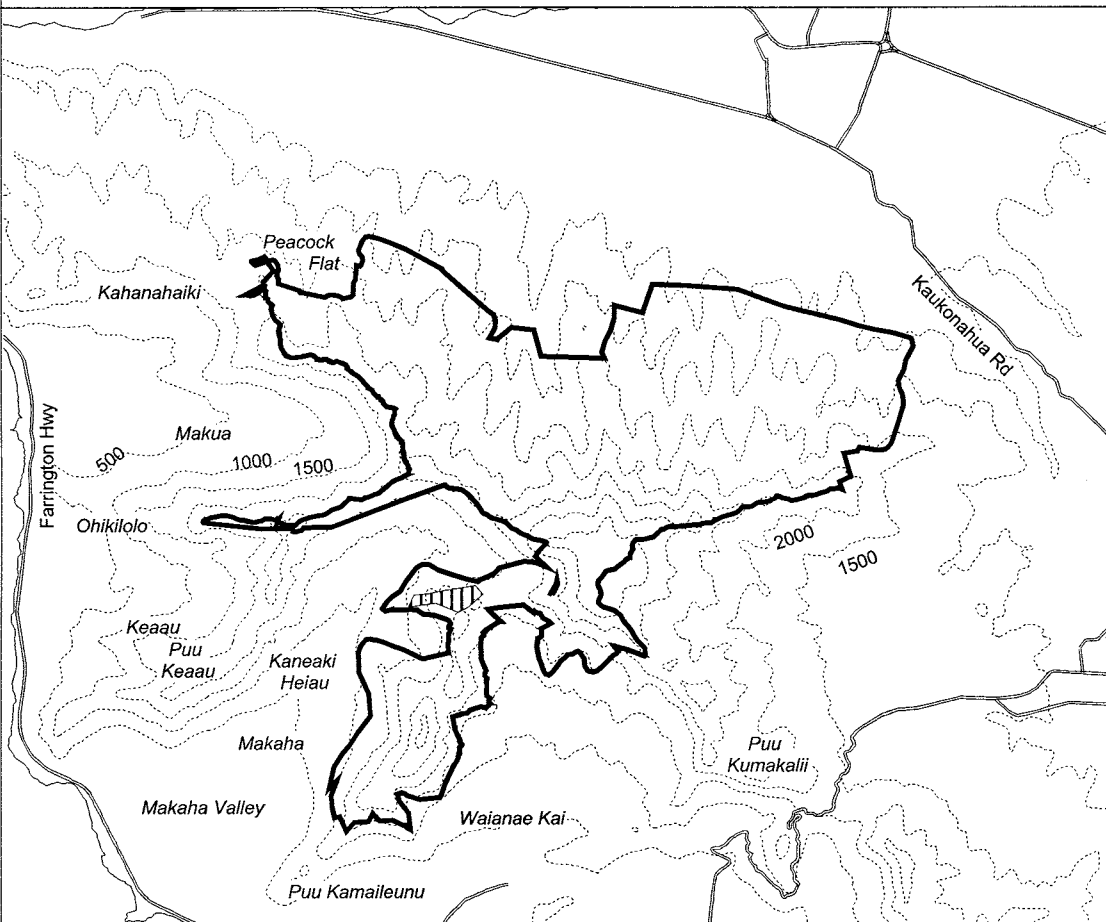

Map 21 Unit 4 - *Alectryon macrococcus* - a

Critical Habitat Unit 4

Critical Habitat for
Alectryon macrococcus - a

Elevation (500-ft. contours)

Major Road

Coastline

0 0.5 1 1.5 Miles

0 0.5 1 1.5 Kilometers