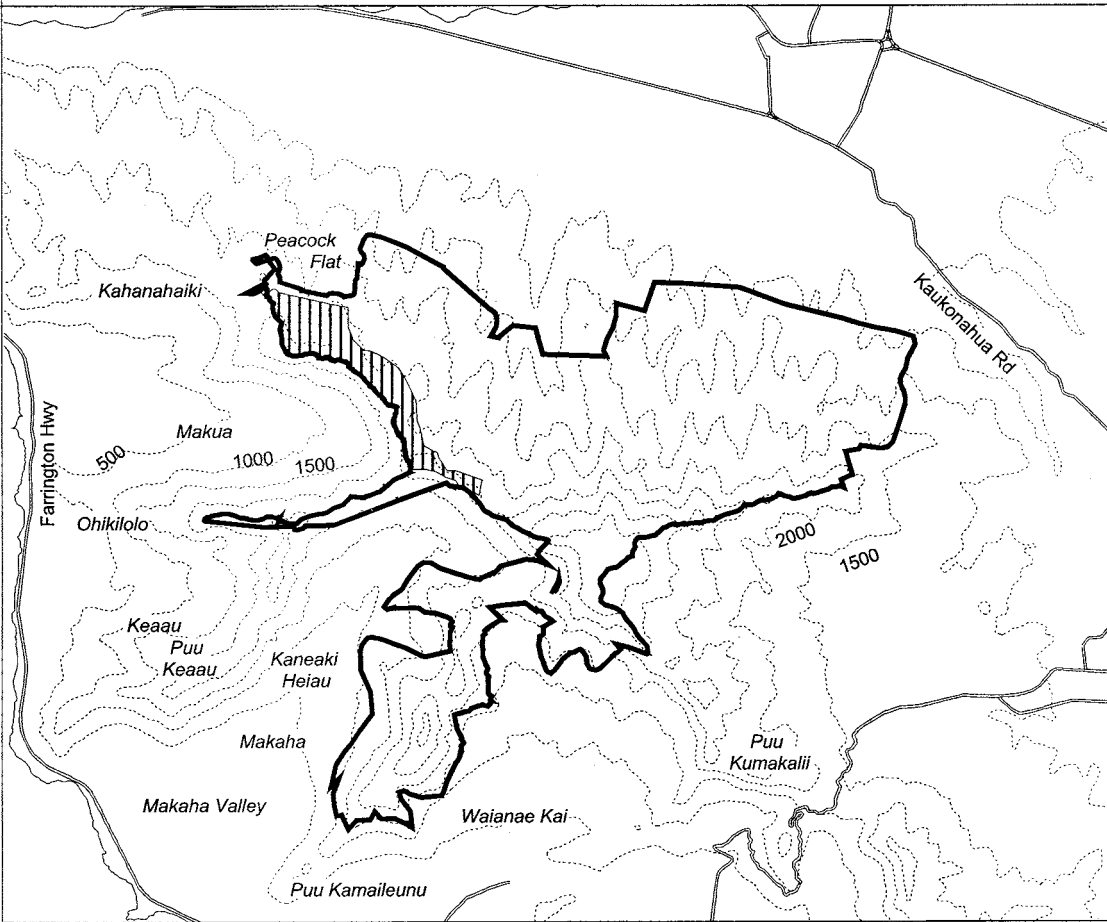

Map 22 Unit 4 - *Alsinidendron obovatum* - a

Critical Habitat Unit 4

Critical Habitat for
Alsinidendron obovatum - a

Elevation (500-ft. contours)

Major Road

Coastline

0 0.5 1 1.5 Miles

0 0.5 1 1.5 Kilometers