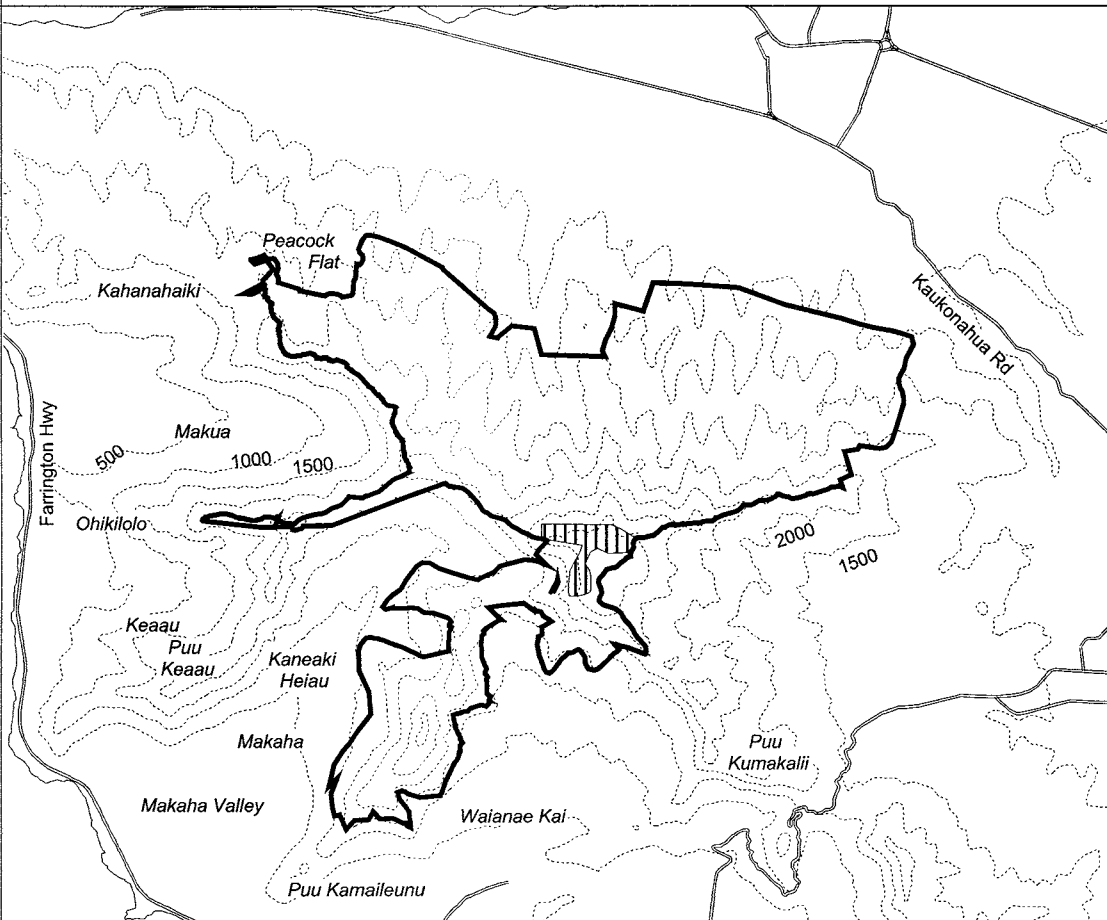

Map 24 Unit 4 - *Alsinidendron trinerve* - a

 Critical Habitat Unit 4

 Critical Habitat for
Alsinidendron trinerve - a

 Elevation (500-ft. contours)

 Major Road

 Coastline

0 0.5 1 1.5 Miles

0 0.5 1 1.5 Kilometers