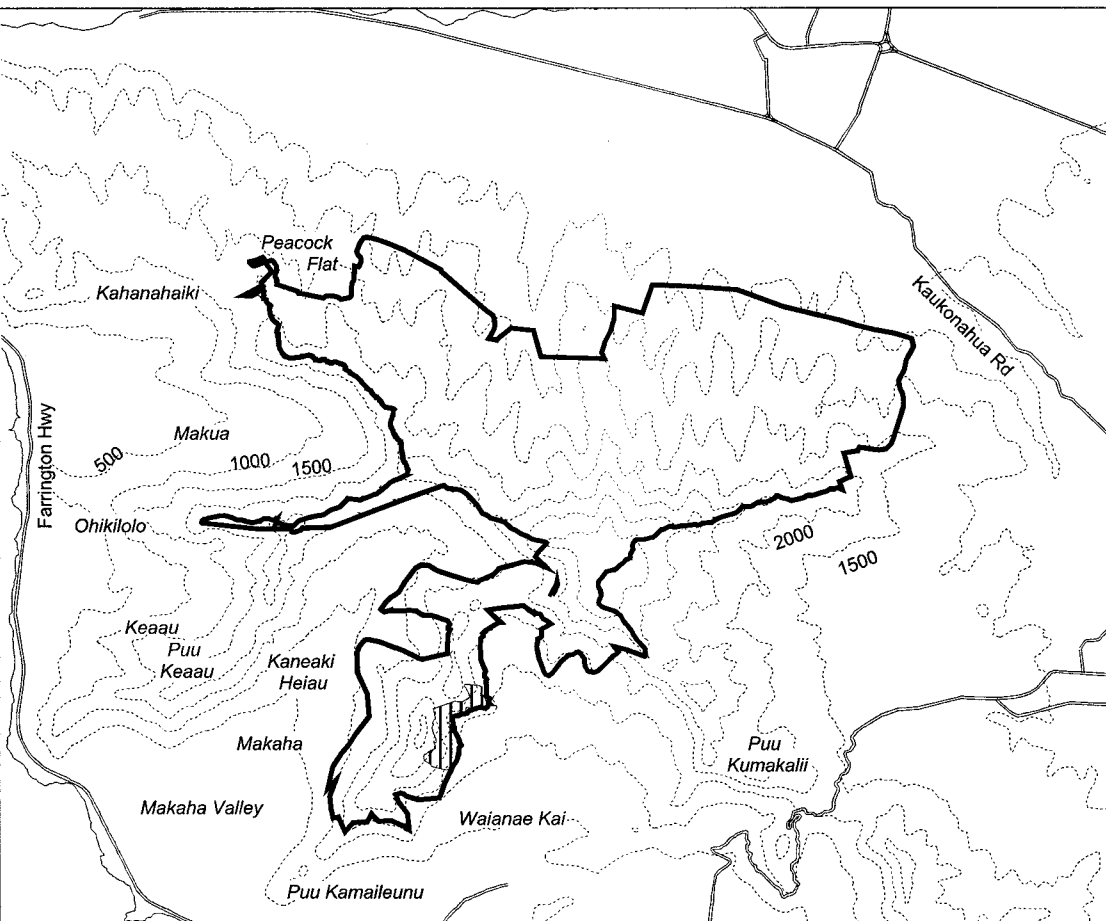

Map 28 Unit 4 - *Chamaesyce celastroides* var. *kaenana* - c

Critical Habitat Unit 4

Critical Habitat for
Chamaesyce celastroides var. *kaenana* - c

Elevation (500-ft. contours)

Major Road

Coastline

0 0.5 1 1.5 Miles

0 0.5 1 1.5 Kilometers