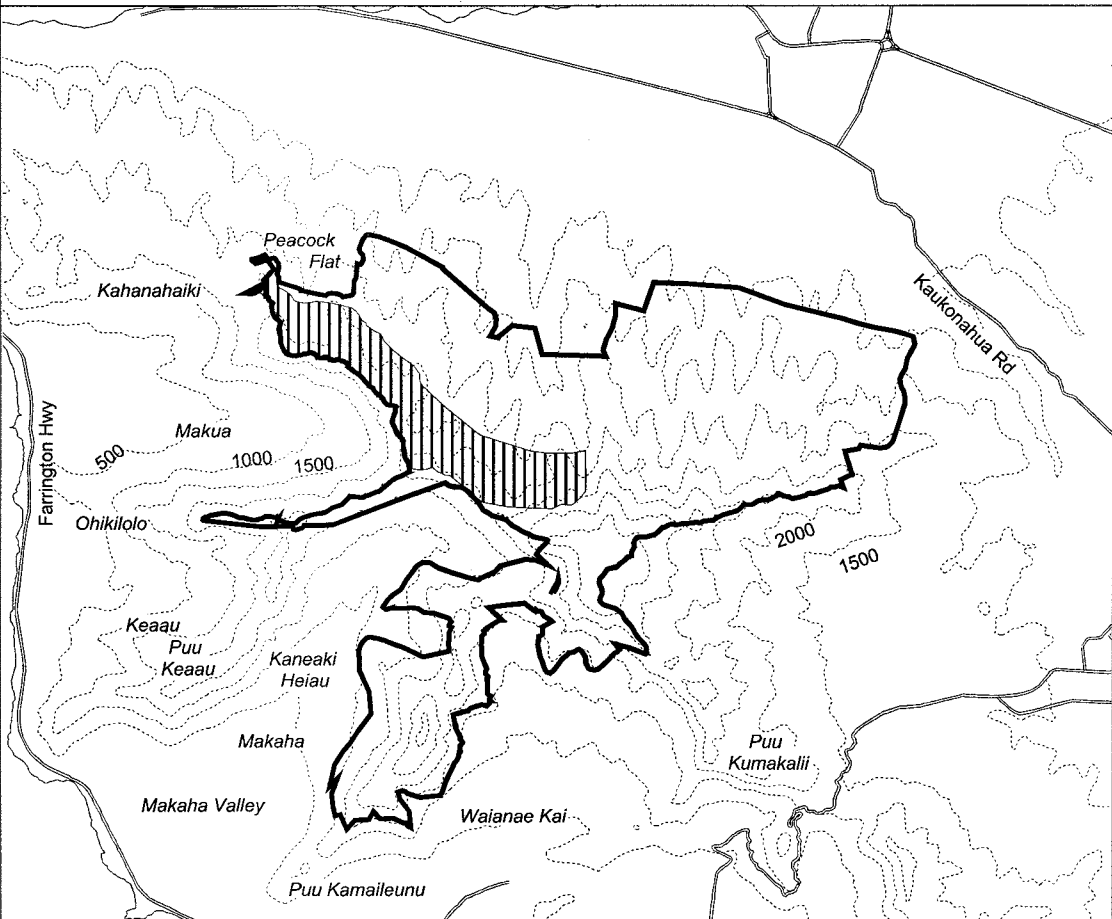

Map 29 Unit 4 - Map 29 - 04 *Chamaesyce herbstii* - a

-  Critical Habitat Unit 4
-  Critical Habitat for *Chamaesyce herbstii* - a
-  Elevation (500-ft. contours)
-  Major Road
-  Coastline

0 0.5 1 1.5 Miles

0 0.5 1 1.5 Kilometers