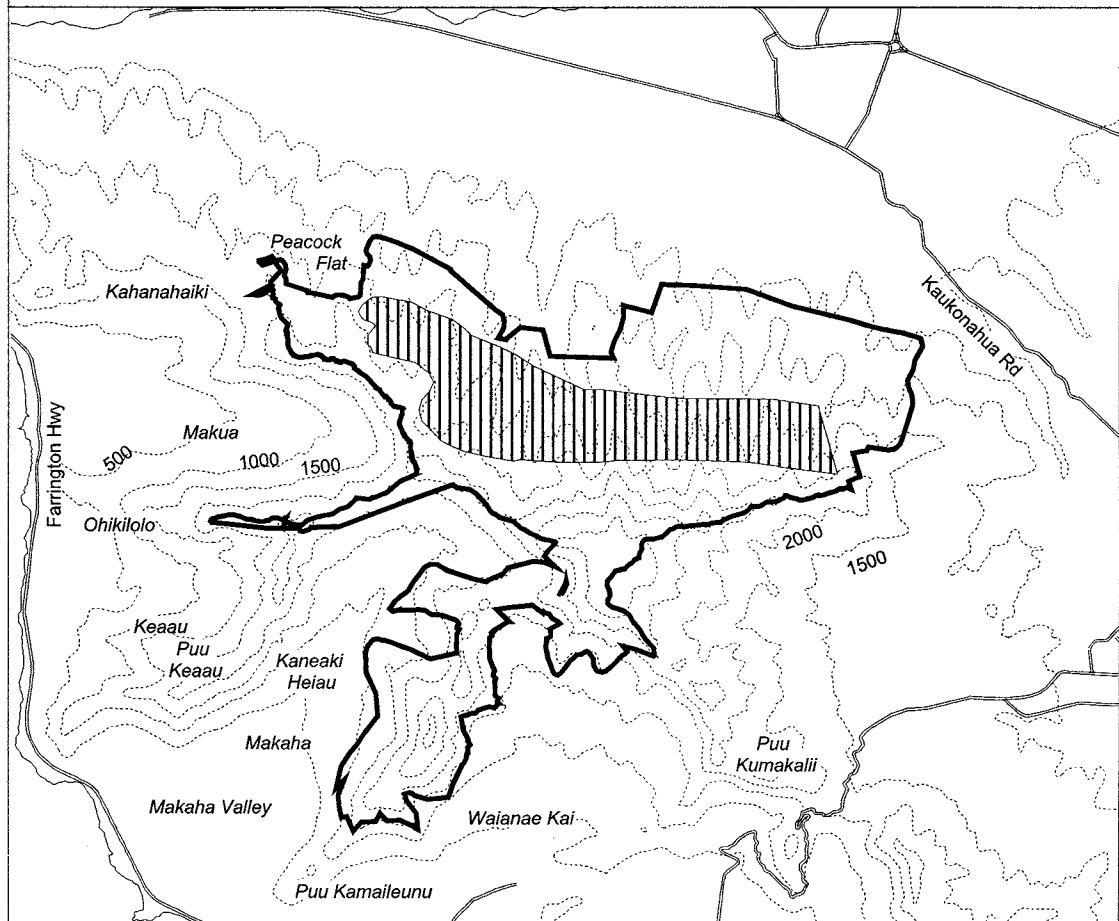

Map 30 Unit 4 - *Colubrina oppositifolia* - a

Critical Habitat Unit 4

Critical Habitat for
Colubrina oppositifolia - a

Elevation (500-ft. contours)

Major Road

Coastline

0 0.5 1 1.5 Miles

0 0.5 1 1.5 Kilometers