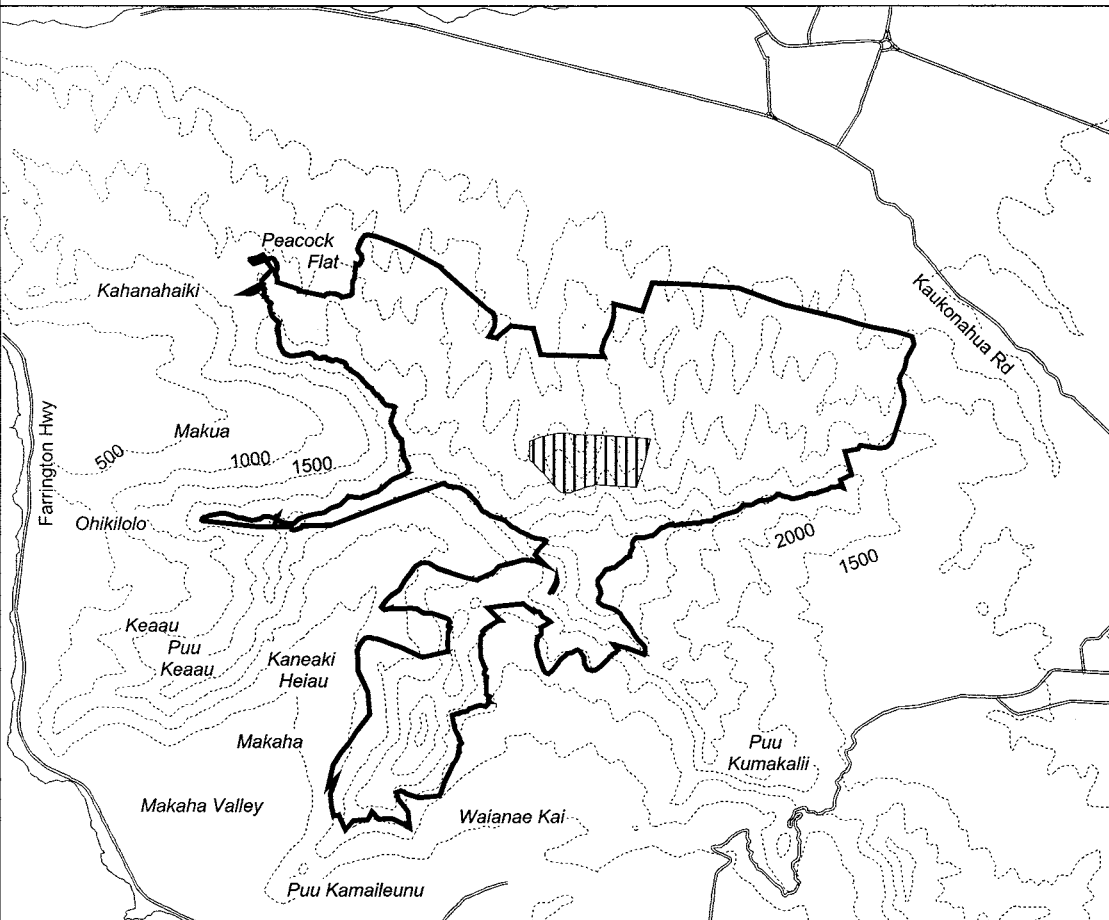

# Map 31 Unit 4 - *Ctenitis squamigera* - a

 Critical Habitat Unit 4

 Critical Habitat for  
*Ctenitis squamigera* - a

 Elevation (500-ft. contours)

 Major Road

 Coastline

0 0.5 1 1.5 Miles

0 0.5 1 1.5 Kilometers