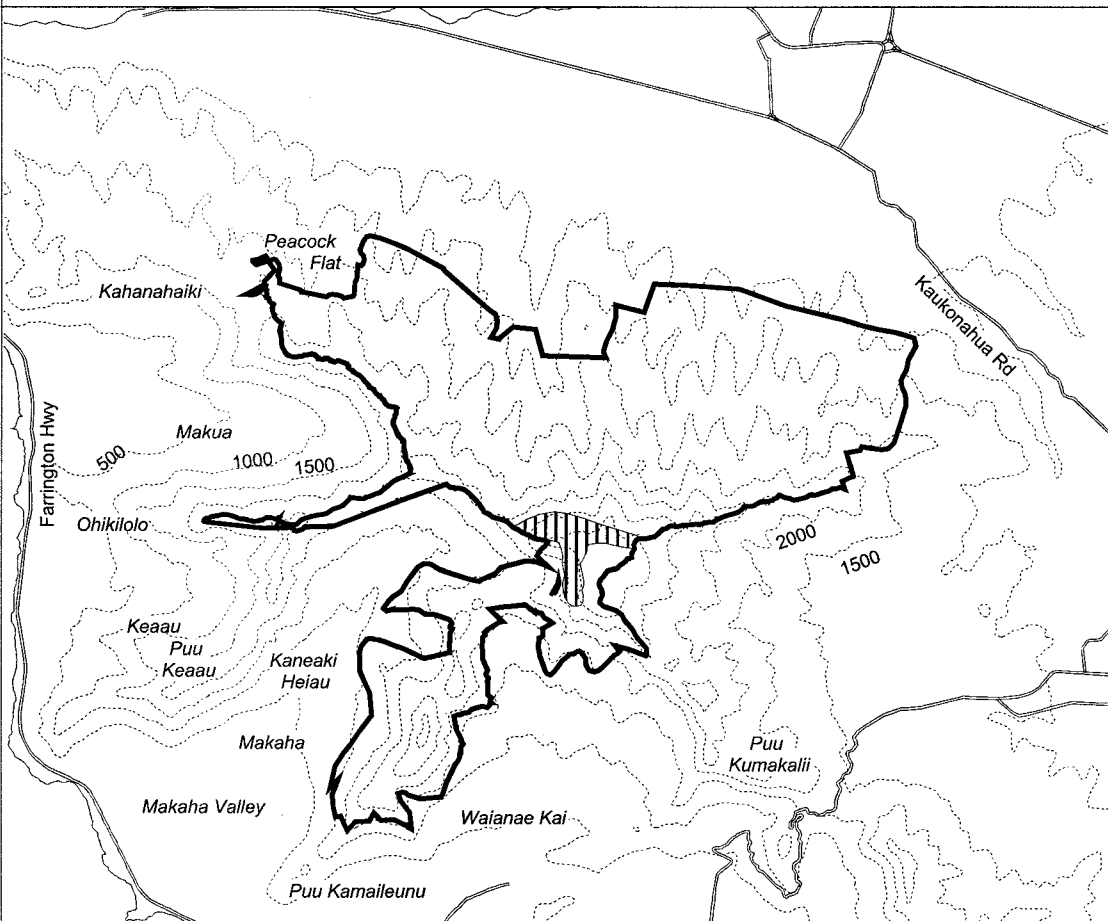

Map 32 Unit 4 - *Cyanea acuminata* - a

 Critical Habitat Unit 4

 Critical Habitat for *Cyanea acuminata* - a

 Elevation (500-ft. contours)

 Major Road

 Coastline

0 0.5 1 1.5 Miles

0 0.5 1 1.5 Kilometers