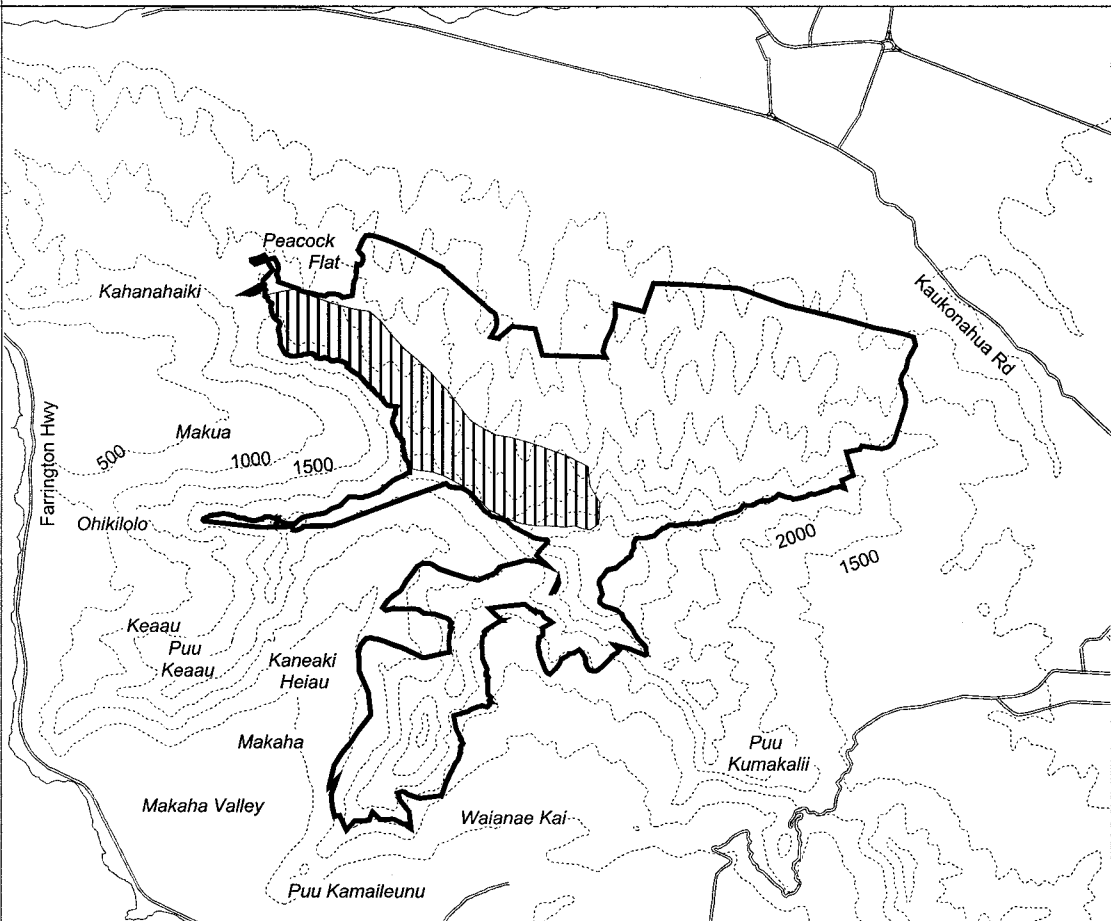

Map 33 Unit 4 - *Cyanea grimesiana* ssp. *obatae* - a

Critical Habitat Unit 4

Critical Habitat for  
*Cyanea grimesiana* ssp. *obatae* - a

Elevation (500-ft. contours)

Major Road

Coastline

0 0.5 1 1.5 Miles

0 0.5 1 1.5 Kilometers